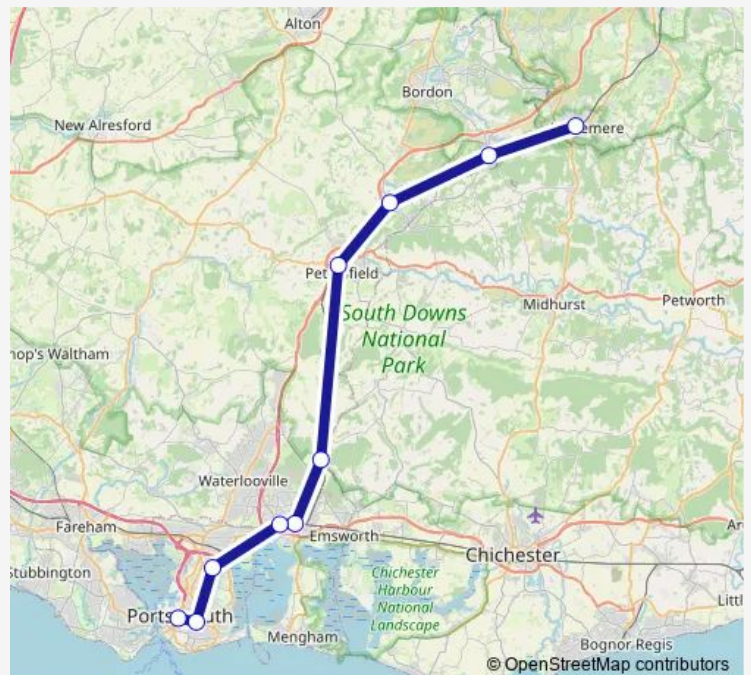

**Rail Replacement Bus Service South Western Railway
Haslemere - Portsmouth & Southsea**

[Go to website](#)

Direction

Haslemere — Portsmouth & Southsea

10 stops

[Open route schedule](#)

- Haslemere
- Liphook
- Liss
- Petersfield
- Rowlands Castle
- Havant
- Bedhampton
- Hilsea
- Fratton
- Portsmouth & Southsea

Route schedule

Haslemere — Portsmouth & Southsea

Monday	24:13 ⁺¹
Tuesday	00:13-00:13 ⁺¹
Wednesday	00:13-00:13 ⁺¹
Thursday	00:13-00:13 ⁺¹
Friday	00:13
Saturday	24:58 ⁺¹
Sunday	00:58

Route info

Direction: Haslemere

Stops: 10

Trip Duration: 1 hour 41 min

South Western Railway Rail Replacement Bus Service time schedules and route maps are available in an offline PDF at busmaps.com. Use the busmaps.com website to see live bus times, train schedule or subway schedule, and step-by-step directions for all public transit in Portsmouth