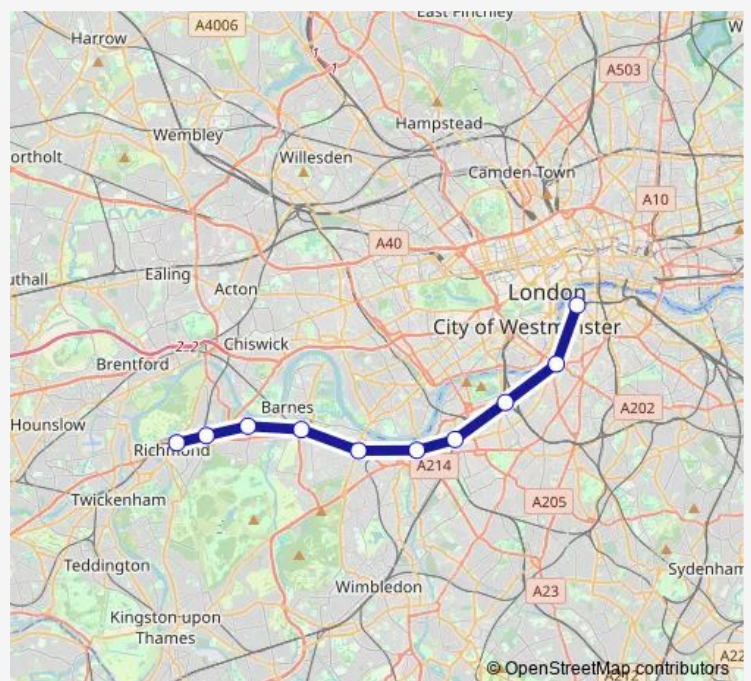

### Direction

London Waterloo — Richmond (London)

10 stops

[Open route schedule](#)

London Waterloo

Vauxhall

Queenstown Road (Battersea)

Clapham Junction

Wandsworth Town

Putney

Barnes

Mortlake

North Sheen

Richmond (London)

### Route schedule

London Waterloo — Richmond (London)

Monday

—

Tuesday

—

Wednesday

—

### Route info

Direction: London Waterloo

Stops: 10

Trip Duration: 1 hour 9 min

South Western Railway Rail Replacement Bus Service time schedules and route maps are available in an offline PDF at [busmaps.com](https://busmaps.com). Use the [busmaps.com](https://busmaps.com) website to see live bus times, train schedule or subway schedule, and step-by-step directions for all public transit in London