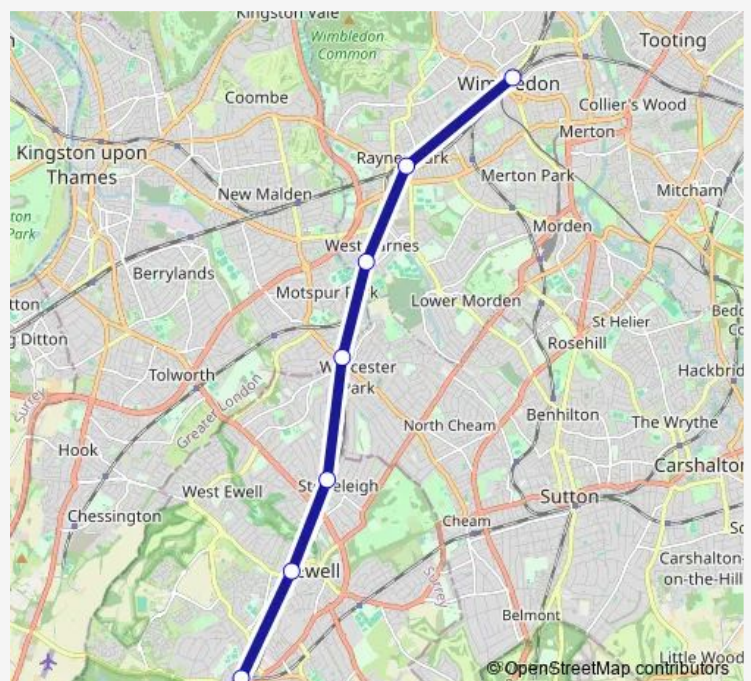

### Direction

Epsom — Wimbledon

7 stops

[Open route schedule](#)

- Epsom
- Ewell West
- Stoneleigh
- Worcester Park
- Motspur Park
- Raynes Park
- Wimbledon

### Route info

Direction: Epsom

Stops: 7

Trip Duration: 0 hour 43 min

South Western Railway — Wimbledon - Epsom

**Direction**

Wimbledon — Epsom

7 stops

[Open route schedule](#)

Wimbledon

Raynes Park

Motspur Park

Worcester Park

Stoneleigh

Ewell West

Epsom

## Route info

Direction: Wimbledon

Stops: 7

Trip Duration: 0 hour 38 min

South Western Railway Rail Replacement Bus Service time schedules and route maps are available in an offline PDF at [busmaps.com](#). Use the [busmaps.com](#) website to see live bus times, train schedule or subway schedule, and step-by-step directions for all public transit in Morden