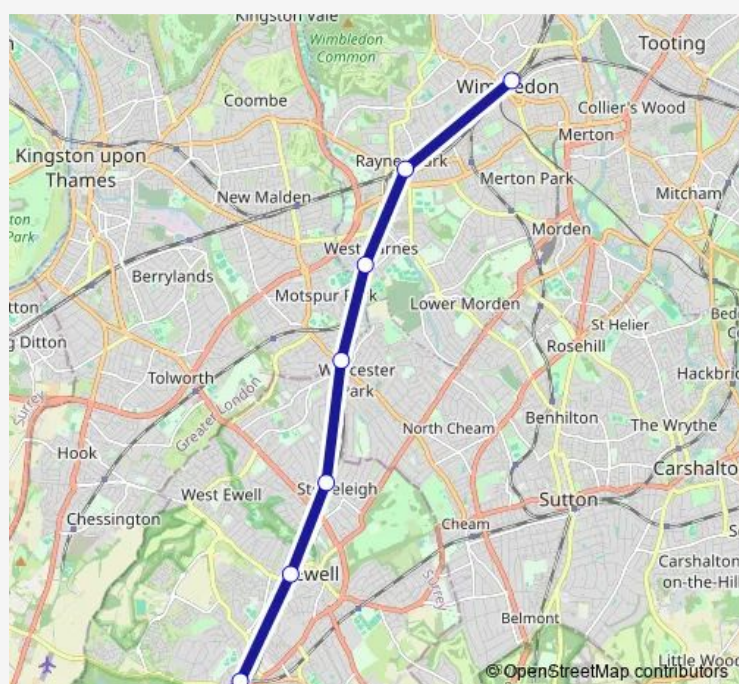

### Direction

Epsom — Wimbledon

7 stops

[Open route schedule](#)

- Epsom
- Ewell West
- Stoneleigh
- Worcester Park
- Motspur Park
- Raynes Park
- Wimbledon

### Route schedule

Epsom — Wimbledon

Monday	—
Tuesday	—
Wednesday	—
Thursday	—
Friday	—
Saturday	—
Sunday	06:47-07:37

### Route info

Direction: Epsom

Stops: 7

Trip Duration: 0 hour 43 min

■ South Western Railway — Epsom - Wimbledon

**Direction**

Wimbledon — Epsom

7 stops

[Open route schedule](#)

Wimbledon

Raynes Park

Motspur Park

Worcester Park

Stoneleigh

Ewell West

Epsom