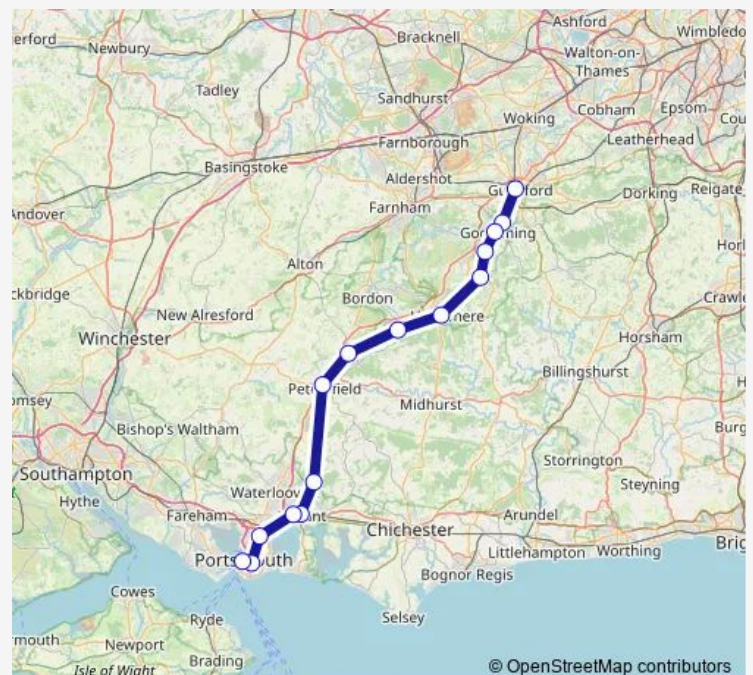

### Direction

Guildford — Portsmouth & Southsea

15 stops

[Open route schedule](#)

- Guildford
- Farncombe
- Godalming
- Milford (Surrey)
- Witley
- Haslemere
- Liphook
- Liss
- Petersfield
- Rowlands Castle
- Havant
- Bedhampton
- Hilsea
- Fratton
- Portsmouth & Southsea

### Route schedule

Guildford — Portsmouth & Southsea

Monday	—
Tuesday	—
Wednesday	—
Thursday	—
Friday	—
Saturday	24:32 <sup>+1</sup>
Sunday	00:32

### Route info

Direction: Guildford

Stops: 15

Trip Duration: 2 hour 39 min

South Western Railway Rail Replacement Bus Service time schedules and route maps are available in an offline PDF at [busmaps.com](https://busmaps.com). Use the [busmaps.com](https://busmaps.com) website to see live bus times, train schedule or subway schedule, and step-by-step directions for all public transit in Portsmouth