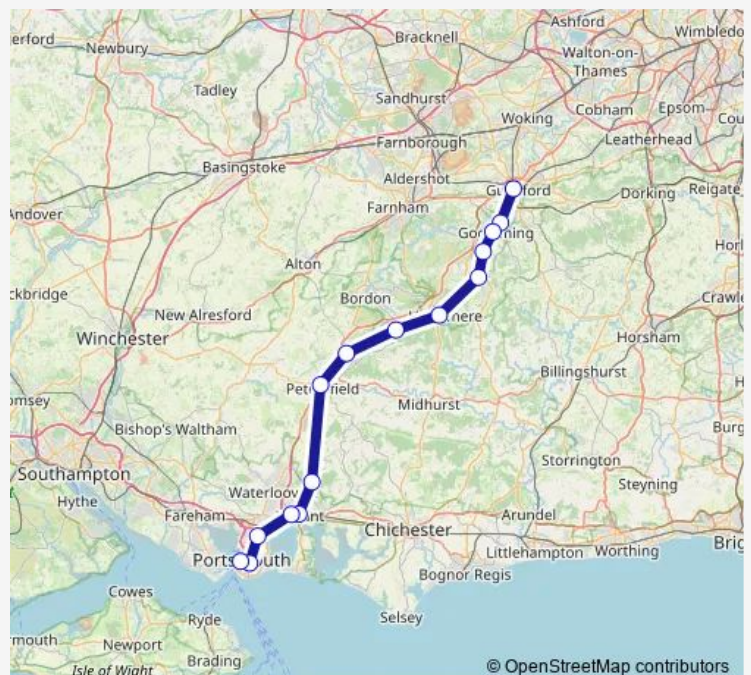

Rail Replacement Bus Service South Western Railway Guildford - Portsmouth & Southsea

[Go to website](#)

Direction

Guildford — Portsmouth & Southsea

15 stops

[Open route schedule](#)

- Guildford
- Farncombe
- Godalming
- Milford (Surrey)
- Witley
- Haslemere
- Liphook
- Liss
- Petersfield
- Rowlands Castle
- Havant
- Bedhampton
- Hilsea
- Fratton
- Portsmouth & Southsea

Route schedule

Guildford — Portsmouth & Southsea

Monday	—
Tuesday	—
Wednesday	—
Thursday	—
Friday	—
Saturday	24:32-01:10 ⁺¹
Sunday	00:32-01:10

Route info

Direction: Guildford

Stops: 15

Trip Duration: 2 hour 39 min

South Western Railway Rail Replacement Bus Service time schedules and route maps are available in an offline PDF at busmaps.com. Use the busmaps.com website to see live bus times, train schedule or subway schedule, and step-by-step directions for all public transit in Portsmouth