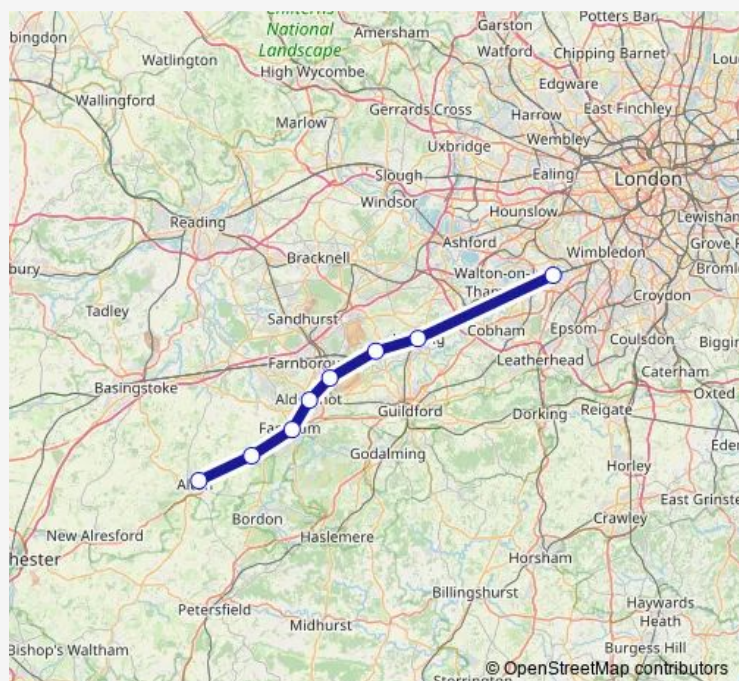

Rail Replacement Bus Service South Western Railway Surbiton - Alton

[Go to website](#)

Direction

Surbiton — Alton

8 stops

[Open route schedule](#)

Surbiton

Woking

Brookwood

Ash Vale

Aldershot

Farnham

Bentley (Hants)

Alton

Route schedule

Surbiton — Alton

Monday	24:40 ⁺¹
Tuesday	00:40-00:40 ⁺¹
Wednesday	00:40
Thursday	24:40 ⁺¹
Friday	00:40
Saturday	—
Sunday	—

Route info

Direction: Surbiton

Stops: 8

Trip Duration: 1 hour 40 min

■ South Western Railway — Surbiton - Alton