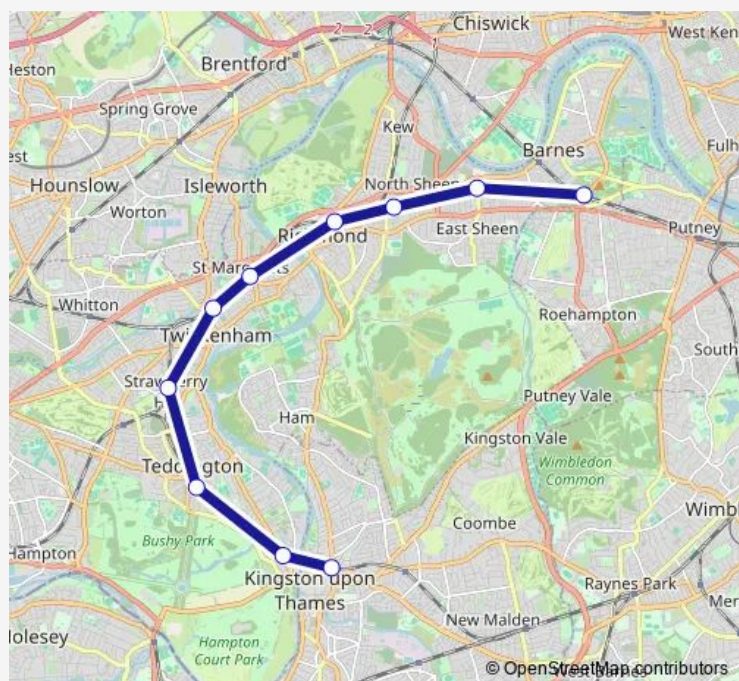

### Direction

Barnes — Kingston

14 stops

[Open route schedule](#)

- Barnes
- Barnes Bridge
- Chiswick
- Kew Bridge
- Brentford
- Syon Lane
- Isleworth
- Hounslow
- Whitton (London)
- Twickenham
- Strawberry Hill
- Teddington
- Hampton Wick
- Kingston

### Route schedule

Barnes — Kingston

Monday	—
Tuesday	—
Wednesday	—
Thursday	—
Friday	—
Saturday	—
Sunday	23:49

### Route info

Direction: Barnes

Stops: 14

Trip Duration: 1 hour 16 min

■ South Western Railway — Barnes - Kingston

**Direction**

Barnes — Kingston

10 stops

[Open route schedule](#)

Barnes  
Mortlake  
North Sheen  
Richmond (London)  
St Margarets (London)  
Twickenham  
Strawberry Hill  
Teddington  
Hampton Wick  
Kingston

**Route schedule**

Barnes — Kingston