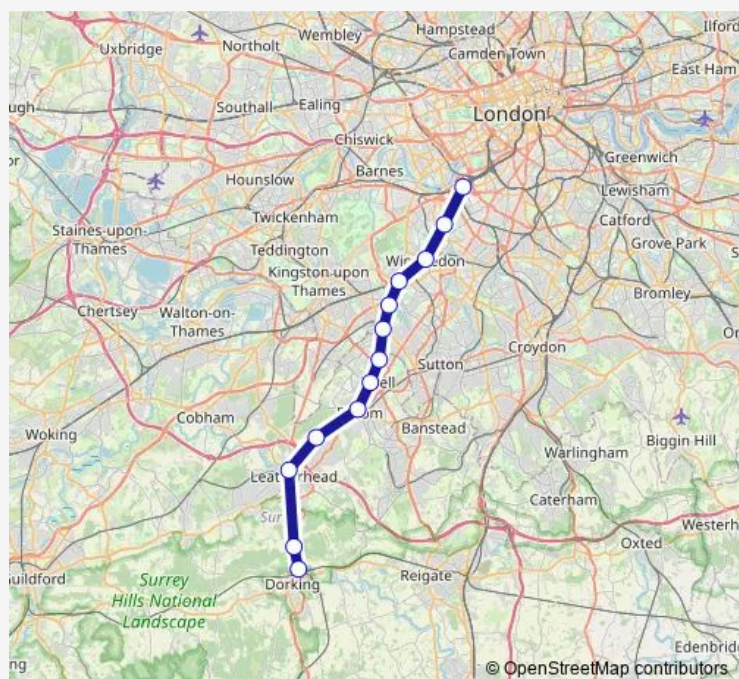

—

Sunday

23:07

Route info

Direction: Dorking

Stops: 13

Trip Duration: 1 hour 43 min

Direction

Clapham Junction — Dorking

13 stops

[Open route schedule](#)

Clapham Junction

Earlsfield

Wimbledon

Raynes Park

Motspur Park

Worcester Park

Stoneleigh

Ewell West

Epsom

Ashtead

Leatherhead

Box Hill & Westhumble

Dorking