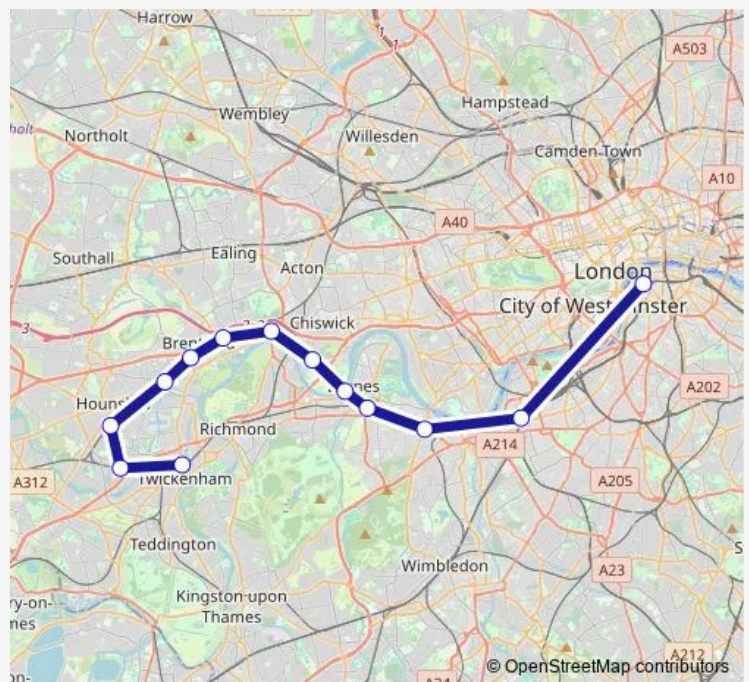

## Rail Replacement Bus Service South Western Railway Twickenham - London Waterloo

[Go to website](#)

### Direction

Twickenham — London Waterloo

13 stops

[Open route schedule](#)

- Twickenham
- Whitton (London)
- Hounslow
- Isleworth
- Syon Lane
- Brentford
- Kew Bridge
- Chiswick
- Barnes Bridge
- Barnes
- Putney
- Clapham Junction
- London Waterloo

### Route schedule

Twickenham — London Waterloo

Monday	—
Tuesday	—
Wednesday	—
Thursday	—
Friday	—
Saturday	—
Sunday	23:10

### Route info

Direction: Twickenham

Stops: 13

Trip Duration: 1 hour 30 min

South Western Railway Rail Replacement Bus Service time schedules and route maps are available in an offline PDF at [busmaps.com](https://busmaps.com). Use the [busmaps.com](https://busmaps.com) website to see live bus times, train schedule or subway schedule, and step-by-step directions for all public transit in London