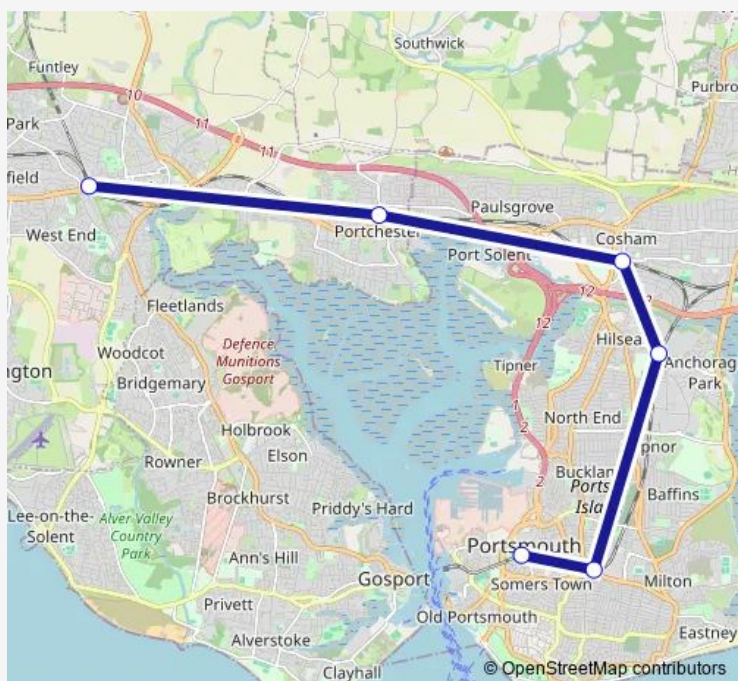

# Rail Replacement Bus Service South Western Railway Fareham - Portsmouth & Southsea

[Go to website](#)

**Direction**

Portsmouth & Southsea — Fareham

6 stops

[Open route schedule](#)

Portsmouth & Southsea

Fratton

Direction: Portsmouth & Southsea

Stops: 6

Trip Duration: 0 hour 45 min

■ South Western Railway — Fareham - Portsmouth & Southsea

**Direction**

Fareham — Portsmouth &amp; Southsea

6 stops

[Open route schedule](#)

## Route schedule

Fareham — Portsmouth &amp; Southsea

Monday	01:26-23:24
Tuesday	23:24
Wednesday	—
Thursday	—
Friday	—
Saturday	05:47-00:57 <sup>+1</sup>
Sunday	00:55-01:26 <sup>+1</sup>

## Route info

Direction: Fareham

Stops: 6

Trip Duration: 0 hour 40 min

South Western Railway Rail Replacement Bus Service time schedules and route maps are available in an offline PDF at [busmaps.com](#). Use the [busmaps.com](#) website to see live bus times, train schedule or subway schedule, and step-by-step directions for all public transit in Portsmouth