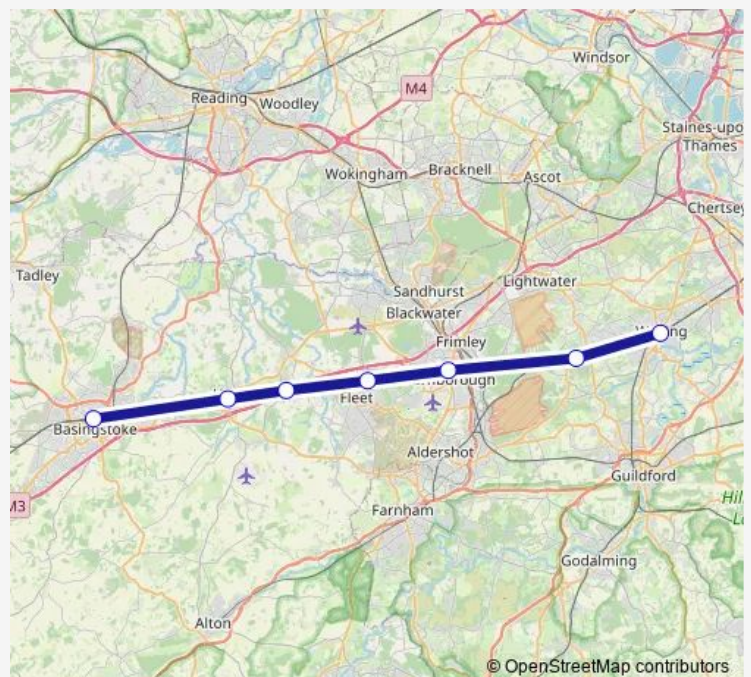

Rail Replacement Bus Service South Western Railway Basingstoke - Woking

[Go to website](#)

Direction

Basingstoke — Woking

7 stops

[Open route schedule](#)

Basingstoke

Hook

Winchfield

Fleet

Farnborough (Main)

Brookwood

Woking

Route schedule

Basingstoke — Woking

Monday	04:50-23:31
Tuesday	—
Wednesday	—
Thursday	—
Friday	—
Saturday	04:00-23:54
Sunday	06:23-23:58

Route info

Direction: Basingstoke

Stops: 7

Trip Duration: 1 hour 27 min

■ South Western Railway — Basingstoke - Woking

South Western Railway Rail Replacement Bus Service time schedules and route maps are available in an offline PDF at busmaps.com. Use the busmaps.com website to see live bus times, train schedule or subway schedule, and step-by-step directions for all public transit in Woking