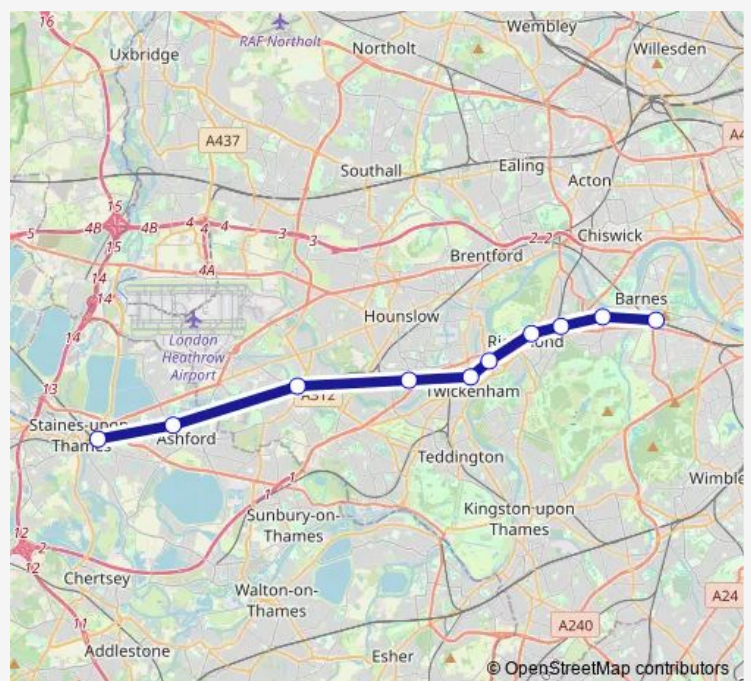

Rail Replacement Bus Service South Western Railway Staines - Barnes

[Go to website](#)

Direction

Staines — Barnes

10 stops

[Open route schedule](#)

- Staines
- Ashford (Surrey)
- Feltham
- Whitton (London)
- Twickenham
- St Margarets (London)
- Richmond (London)
- North Sheen
- Mortlake
- Barnes

Route schedule

Staines — Barnes

Monday	—
Tuesday	—
Wednesday	—
Thursday	—
Friday	—
Saturday	04:01
Sunday	06:11-06:42

Route info

Direction: Staines

Stops: 10

Trip Duration: 1 hour 15 min

■ South Western Railway — Staines - Barnes