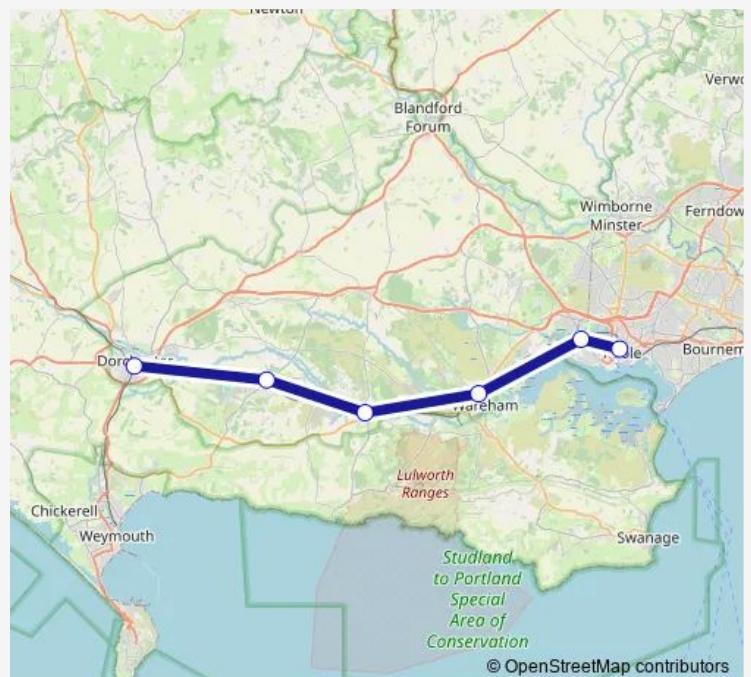

Saturday

—

Sunday

23:15

Route info

Direction: Dorchester South

Stops: 6

Trip Duration: 1 hour 19 min