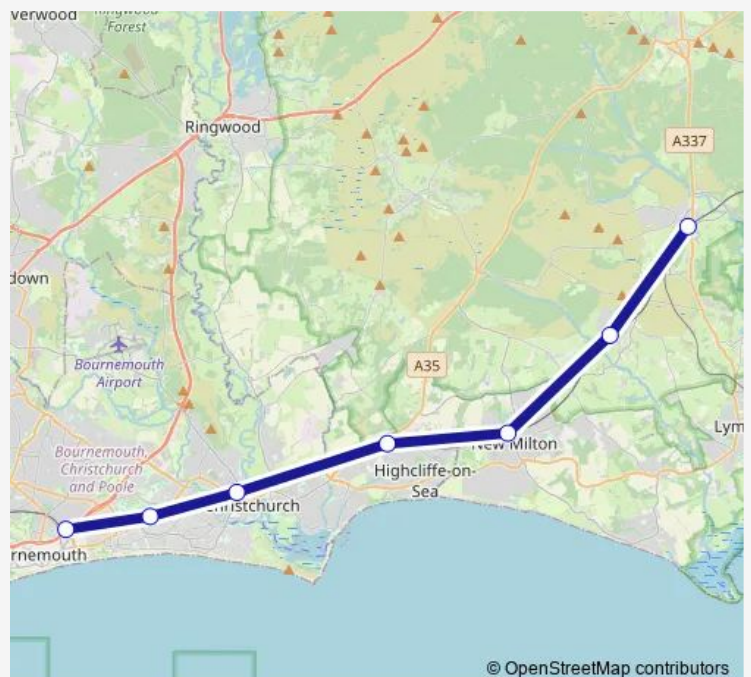

### Route schedule

Brockenhurst — Bournemouth

Monday 00:04-01:04

Tuesday —

Wednesday —

Thursday —

Friday —

Saturday 05:27-00:13<sup>+1</sup>

### Route info

Direction: Brockenhurst

Stops: 7

Trip Duration: 1 hour 9 min

© OpenStreetMap contributors

**Direction**

Bournemouth — Brockenhurst

7 stops

## Route info

Direction: Bournemouth

Stops: 7

Trip Duration: 1 hour 9 min

**Direction**

Bournemouth — Brockenhurst

3 stops

[Open route schedule](#)

## Route info

Direction: Bournemouth

Stops: 3

Trip Duration: 1 hour 2 min

**Direction**

Bournemouth — Brockenhurst

5 stops

[Open route schedule](#)