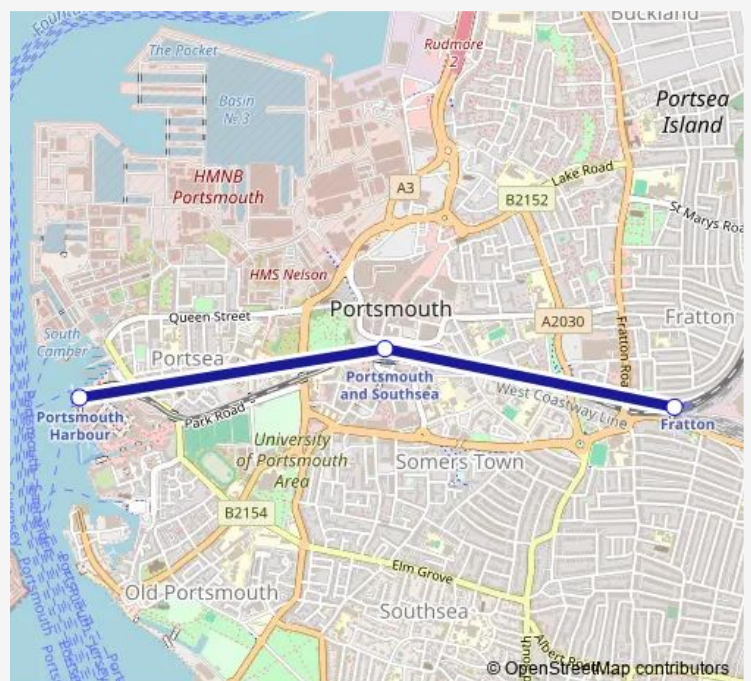

### Direction

Portsmouth Harbour — Fratton

3 stops

[Open route schedule](#)

Portsmouth Harbour

Portsmouth & Southsea

Fratton

### Route schedule

Portsmouth Harbour — Fratton

Monday	—
Tuesday	04:09-04:10
Wednesday	04:07-04:10
Thursday	04:07-04:10
Friday	04:07-04:10
Saturday	—
Sunday	—

### Route info

Direction: Portsmouth Harbour

Stops: 3

Trip Duration: 0 hour 17 min

**Direction**

Fratton — Portsmouth Harbour

3 stops

[Open route schedule](#)

Fratton

Portsmouth &amp; Southsea

Portsmouth Harbour