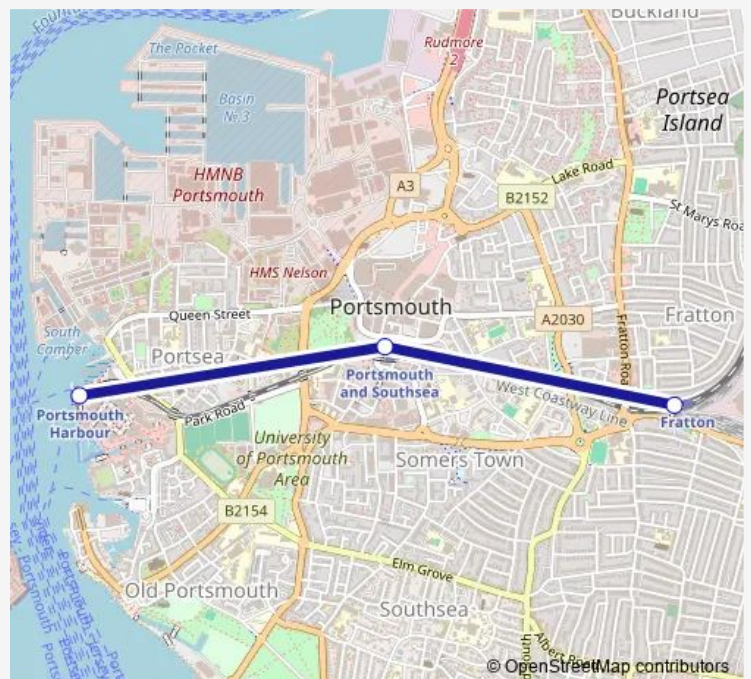

### Direction

Fratton — Portsmouth Harbour

3 stops

[Open route schedule](#)

Fratton

Portsmouth & Southsea

Portsmouth Harbour

### Route schedule

Fratton — Portsmouth Harbour

Monday	24:24-01:32 <sup>+1</sup>
Tuesday	00:24-01:32 <sup>+1</sup>
Wednesday	00:24-01:32 <sup>+1</sup>
Thursday	00:24-01:32 <sup>+1</sup>
Friday	00:24-01:32
Saturday	—
Sunday	—

### Route info

Direction: Fratton

Stops: 3

Trip Duration: 0 hour 12 min

## Direction

Portsmouth Harbour — Fratton

3 stops

[Open route schedule](#)

Portsmouth Harbour

Portsmouth & Southsea

Fratton