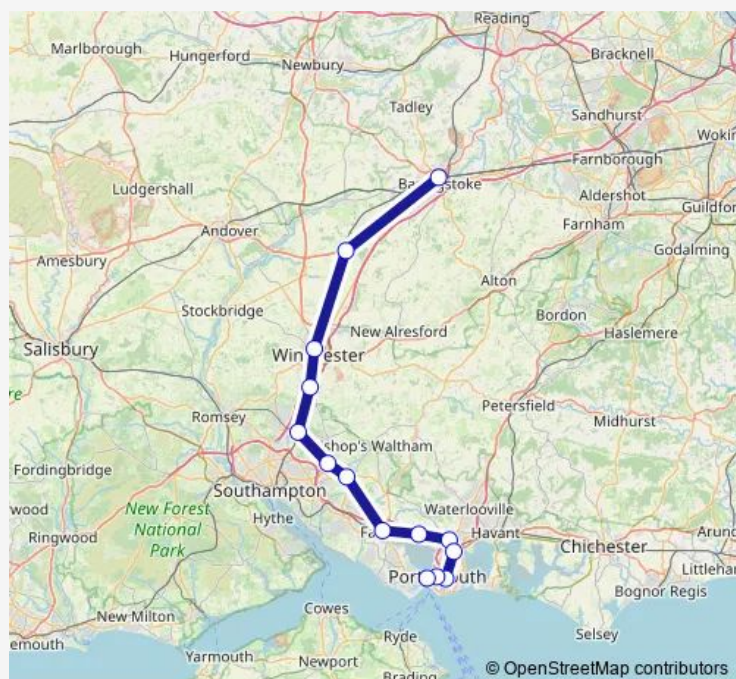

## Rail Replacement Bus Service South Western Railway Basingstoke - Portsmouth Harbour

[Go to website](#)

### Direction

Basingstoke — Portsmouth Harbour

14 stops

[Open route schedule](#)

- Basingstoke
- Micheldever
- Winchester
- Shawford
- Eastleigh
- Hedge End
- Botley
- Fareham
- Portchester
- Cosham
- Hilsea
- Fratton
- Portsmouth & Southsea
- Portsmouth Harbour

### Route schedule

Basingstoke — Portsmouth Harbour

Monday	23:21-00:02 <sup>+1</sup>
Tuesday	00:02-00:02 <sup>+1</sup>
Wednesday	00:02-00:02 <sup>+1</sup>
Thursday	00:02-23:21
Friday	—
Saturday	—
Sunday	—

### Route info

Direction: Basingstoke

Stops: 14

Trip Duration: 2 hour 39 min

■ South Western Railway — Basingstoke - Portsmouth Harbour

South Western Railway Rail Replacement Bus Service time schedules and route maps are available in an offline PDF at [busmaps.com](https://busmaps.com). Use the [busmaps.com](https://busmaps.com) website to see live bus times, train schedule or subway schedule, and step-by-step directions for all public transit in Portsmouth