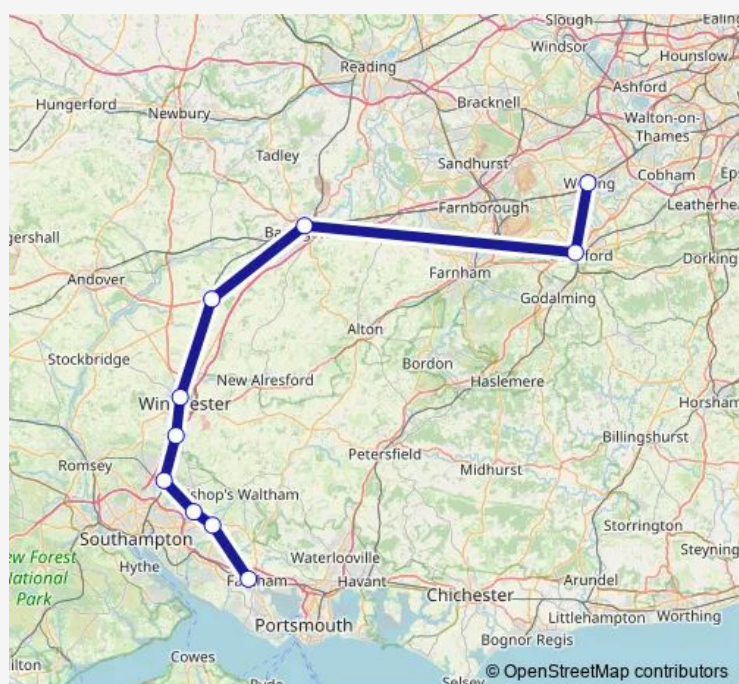

Rail Replacement Bus Service South Western Railway Woking - Fareham

[Go to website](#)

Direction

Woking — Fareham

10 stops

[Open route schedule](#)

- Woking
- Guildford
- Basingstoke
- Micheldever
- Winchester
- Shawford
- Eastleigh
- Hedge End
- Botley
- Fareham

Route schedule

Woking — Fareham

Monday	—
Tuesday	—
Wednesday	—
Thursday	—
Friday	—
Saturday	—
Sunday	23:21

Route info

Direction: Woking

Stops: 10

Trip Duration: 3 hour 13 min

■ South Western Railway — Woking - Fareham

South Western Railway Rail Replacement Bus Service time schedules and route maps are available in an offline PDF at busmaps.com. Use the busmaps.com website to see live bus times, train schedule or subway schedule, and step-by-step directions for all public transit in Winchester