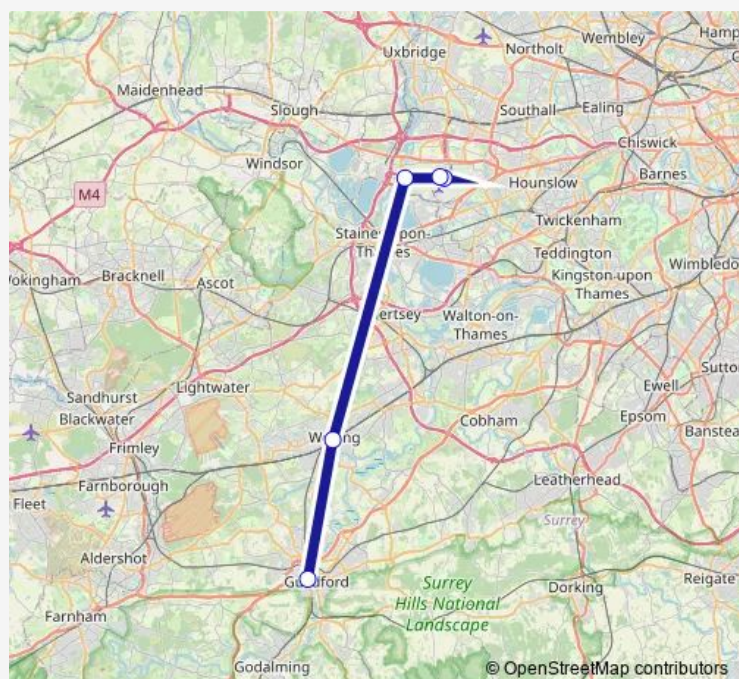

Bus South Western Railway Guildford - Heathrow Airport, Terminal 3

[Go to website](#)

Direction

Heathrow Airport, Terminal 3 — Guildford

5 stops

[Open route schedule](#)

Heathrow Airport, Terminal 3

Heathrow Airport, Terminal 2

Heathrow T5 Bus

Woking

Guildford

Route schedule

Heathrow Airport, Terminal 3 — Guildford

Monday	04:20-23:43
Tuesday	04:20-23:43
Wednesday	04:20-23:43
Thursday	04:20-23:43
Friday	04:20-23:43
Saturday	04:20-23:43
Sunday	04:20-23:43

Route info

Direction: Heathrow Airport, Terminal 3

Stops: 5

Trip Duration: 1 hour 48 min

Direction

Guildford — Heathrow Airport, Terminal 3

5 stops

[Open route schedule](#)

Route info

Direction: Guildford

Stops: 5

Trip Duration: 1 hour 10 min

South Western Railway Bus time schedules and route maps are available in an offline PDF at busmaps.com. Use the busmaps.com website to see live bus times, train schedule or subway schedule, and step-by-step directions for all public transit in Slough