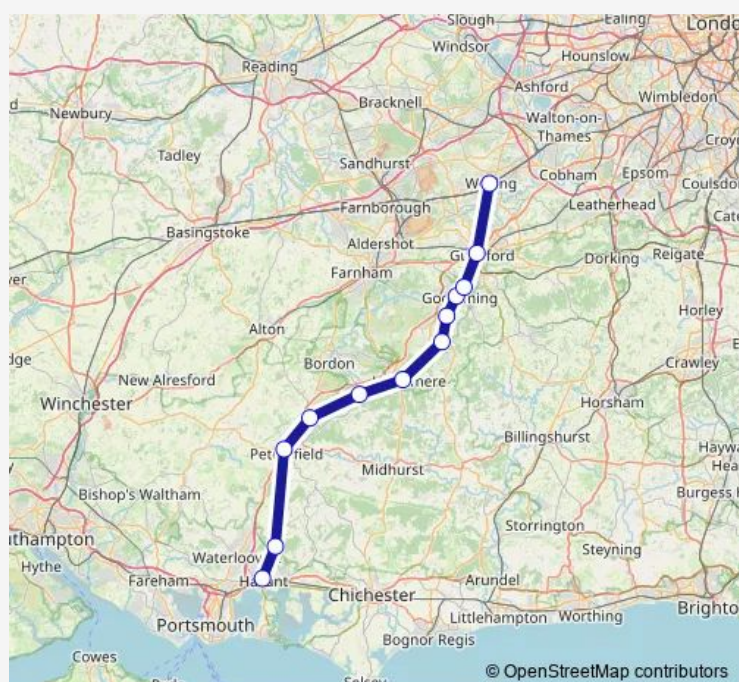

### Route schedule

Havant — Woking

Monday	—
Tuesday	—
Wednesday	—
Thursday	—
Friday	—
Saturday	—
Sunday	23:14-23:23

### Route info

Direction: Havant

Stops: 12

Trip Duration: 2 hour 33 min

■ South Western Railway — Havant - Woking

**Direction**

Woking — Havant

5 stops

[Open route schedule](#)

Woking

Guildford

Haslemere

Petersfield

Havant

## Route info

Direction: Woking

Stops: 5

Trip Duration: 2 hour 0 min

**Direction**

Woking — Havant

12 stops

[Open route schedule](#)