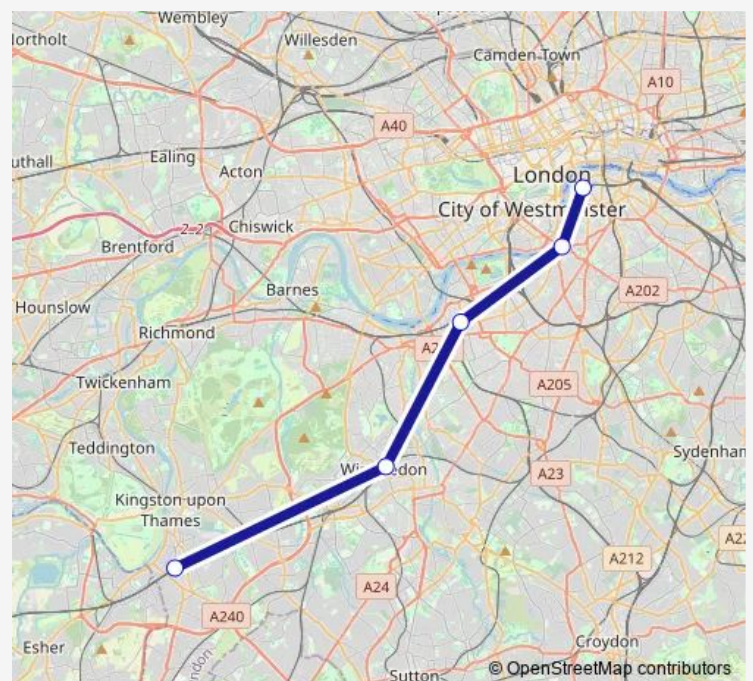

25:05⁺¹

Sunday

01:05

Route info

Direction: London Waterloo

Stops: 5

Trip Duration: 0 hour 53 min

■ South Western Railway — London Waterloo - Surbiton

Direction

London Waterloo — Surbiton

8 stops

[Open route schedule](#)

London Waterloo

Vauxhall

Clapham Junction

Earlsfield

Direction: London Waterloo

Stops: 8

Trip Duration: 1 hour 14 min

Direction

London Waterloo — Surbiton

10 stops

[Open route schedule](#)

London Waterloo