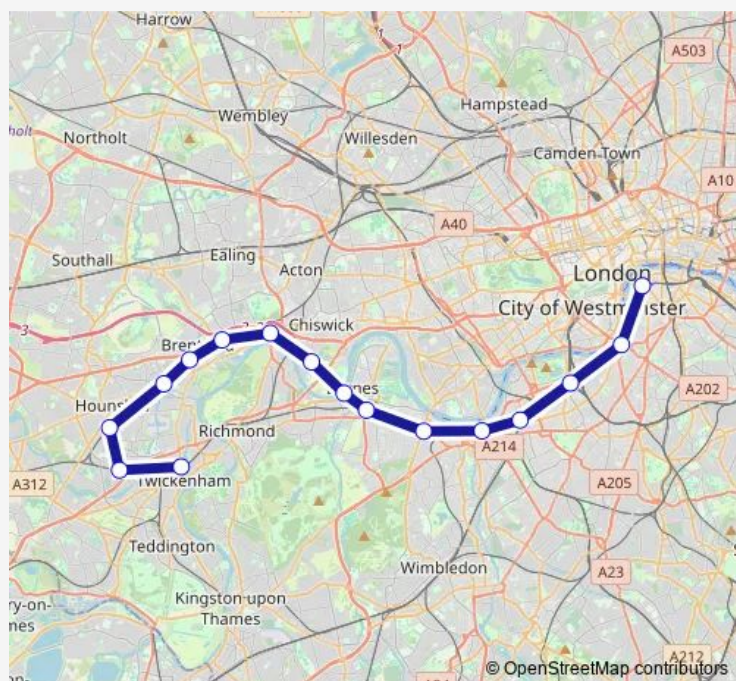

Syon Lane

Brentford

Kew Bridge

Chiswick

Barnes Bridge

Barnes

Putney

Wandsworth Town

### Route schedule

Twickenham — London Waterloo

Monday

—

Tuesday

—

Wednesday

—

### Route info

Direction: Twickenham

Stops: 16

Trip Duration: 1 hour 38 min

London Waterloo