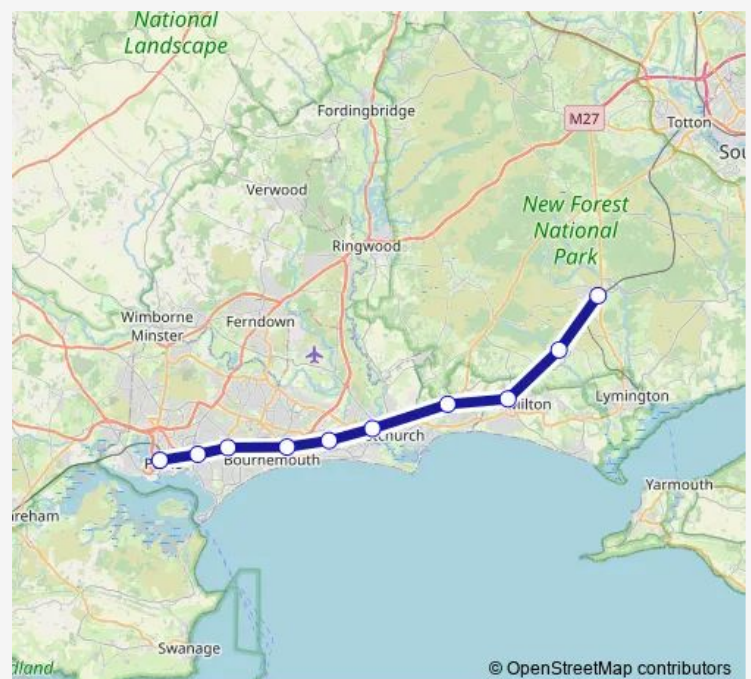

New Milton

Hinton Admiral

Christchurch

Pokesdown

Bournemouth

Branksome

Parkstone (Dorset)

Poole

Route schedule

Brockenhurst — Poole

Monday —

Tuesday —

Wednesday —

Thursday —

Friday —

Saturday 22:55-01:00⁺¹

Sunday 00:12-01:00

Route info

Direction: Brockenhurst

Stops: 10

Trip Duration: 1 hour 26 min

■ South Western Railway — Brockenhurst - Poole

Direction

Poole — Brockenhurst

10 stops

[Open route schedule](#)

Poole

Parkstone (Dorset)

Branksome

Bournemouth

Pokesdown

Christchurch