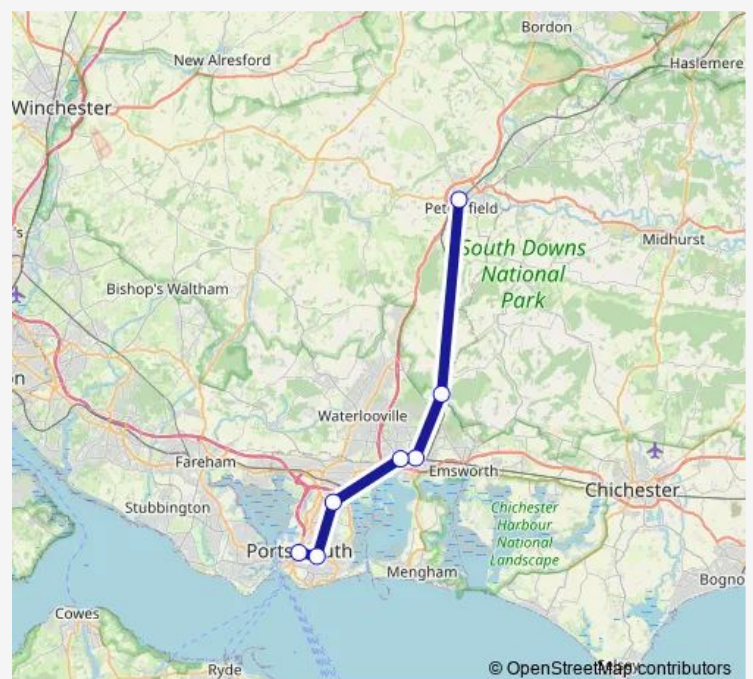

Havant

Bedhampton

Hilsea

Fratton

Portsmouth & Southsea

Route schedule

Petersfield — Portsmouth & Southsea

Monday

—

Saturday

25:14⁺¹

Sunday

01:14

Route info

Direction: Petersfield

Stops: 7

Trip Duration: 1 hour 1 min

South Western Railway Rail Replacement Bus Service time schedules and route maps are available in an offline PDF at busmaps.com. Use the busmaps.com website to see live bus times, train schedule or subway schedule, and step-by-step directions for all public transit in Portsmouth