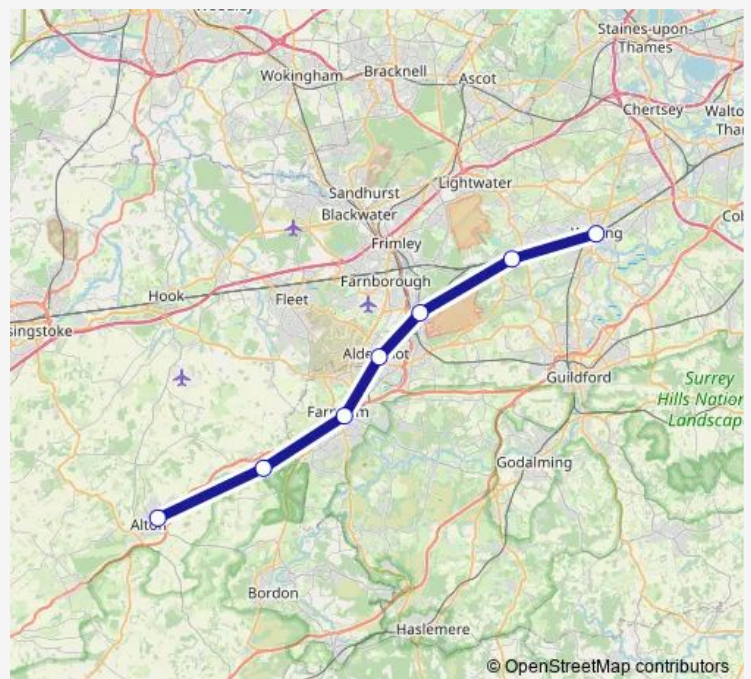

Aldershot

Ash Vale

Brookwood

Woking

Route schedule

Alton — Woking

Monday —

Tuesday —

Wednesday —

Thursday —

Friday —

Saturday —

Sunday

22:45

Route info

Direction: Alton

Stops: 6

Trip Duration: 1 hour 20 min

■ South Western Railway — Woking - Alton

Direction

Woking — Alton

7 stops

[Open route schedule](#)

Woking

Brookwood

Ash Vale

Aldershot

Farnham

Bentley (Hants)

Alton

Route schedule

Woking — Alton