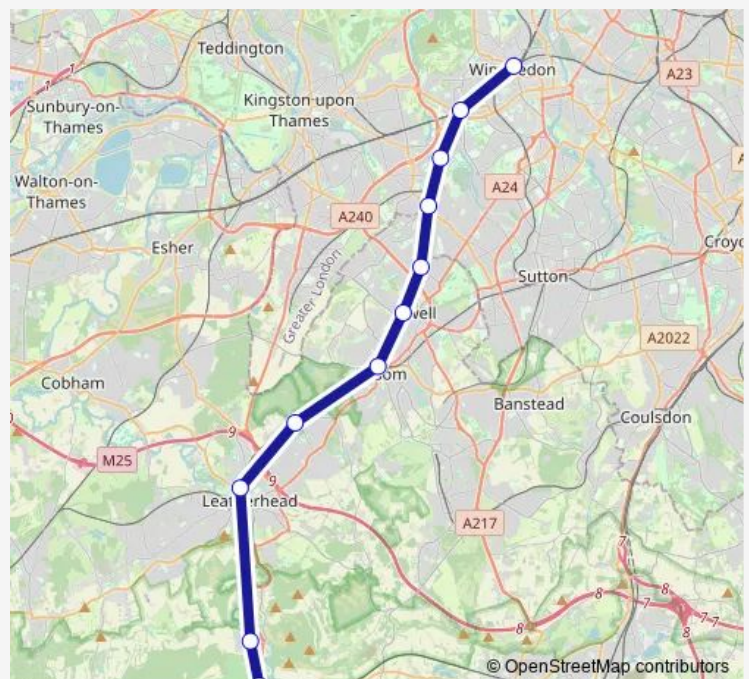

Dorking

Route schedule

Wimbleton — Dorking

Monday

—

Tuesday

—

Wednesday

00:51-22:31

Route info

Direction: Wimbleton

Stops: 11

Trip Duration: 1 hour 14 min

■ South Western Railway — Dorking - Wimbleton

Direction

Dorking — Wimbledon

11 stops

[Open route schedule](#)

Dorking

Box Hill & Westhumble

Leatherhead

Ashtead

Epsom

Ewell West

Tuesday —

Wednesday —

Thursday —

Friday —

Saturday —

Sunday 08:01-22:01

Route info

Direction: Dorking