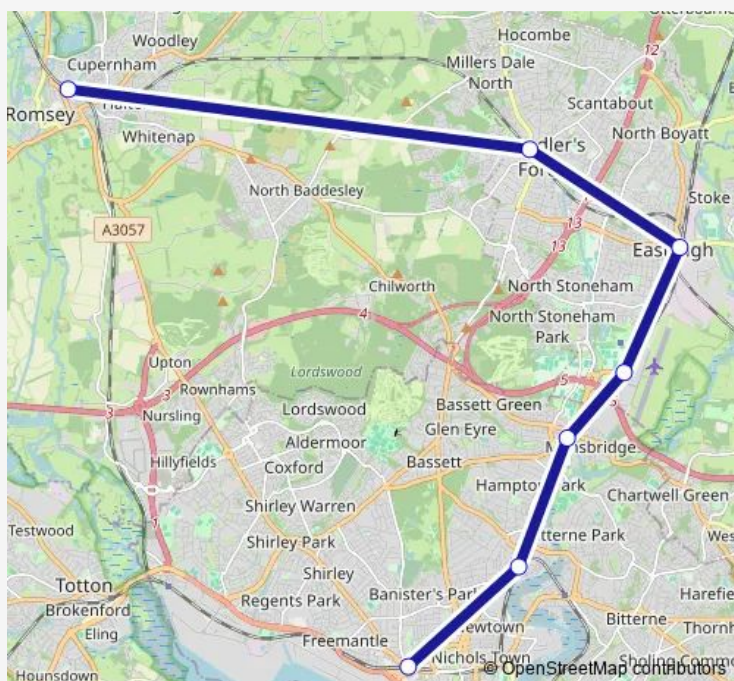

Swaythling

St Denys

Southampton Central

Millbrook (Hampshire)

Redbridge (Hants)

Romsey

Route schedule

Eastleigh — Romsey

Monday —

Tuesday —

Wednesday —

Thursday —

Friday —

Saturday 05:43-23:25

Sunday —

Route info

Direction: Eastleigh

Stops: 8

Trip Duration: 0 hour 57 min

Direction

Romsey — Romsey

10 stops

[Open route schedule](#)

Romsey

Romsey

Route schedule

Romsey — Romsey

Monday	—
Tuesday	—
Wednesday	—
Thursday	—
Friday	—
Saturday	—
Sunday	22:28

Route info

Direction: Romsey

Stops: 10

Trip Duration: 1 hour 24 min