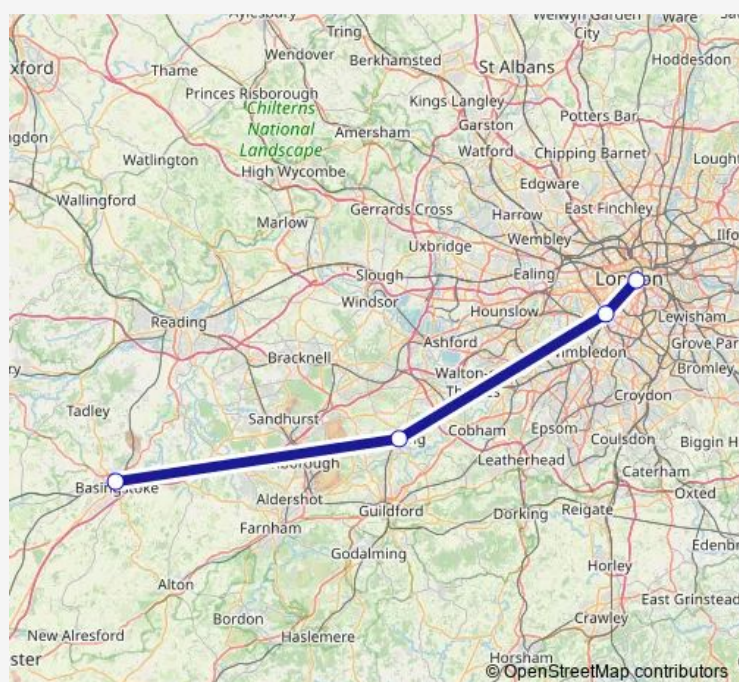

## Rail Replacement Bus Service South Western Railway Basingstoke - London Waterloo

[Go to website](#)

### Direction

Basingstoke — London Waterloo

4 stops

[Open route schedule](#)

Basingstoke

Woking

Clapham Junction

London Waterloo

### Route schedule

Basingstoke — London Waterloo

Monday	—
Tuesday	—
Wednesday	—
Thursday	—
Friday	—
Saturday	—
Sunday	23:59

### Route info

Direction: Basingstoke

Stops: 4

Trip Duration: 1 hour 50 min

■ South Western Railway — Basingstoke - London Waterloo

South Western Railway Rail Replacement Bus Service time schedules and route maps are available in an offline PDF at [busmaps.com](https://busmaps.com). Use the [busmaps.com](https://busmaps.com) website to see live bus times, train schedule or subway schedule, and step-by-step directions for all public transit in London