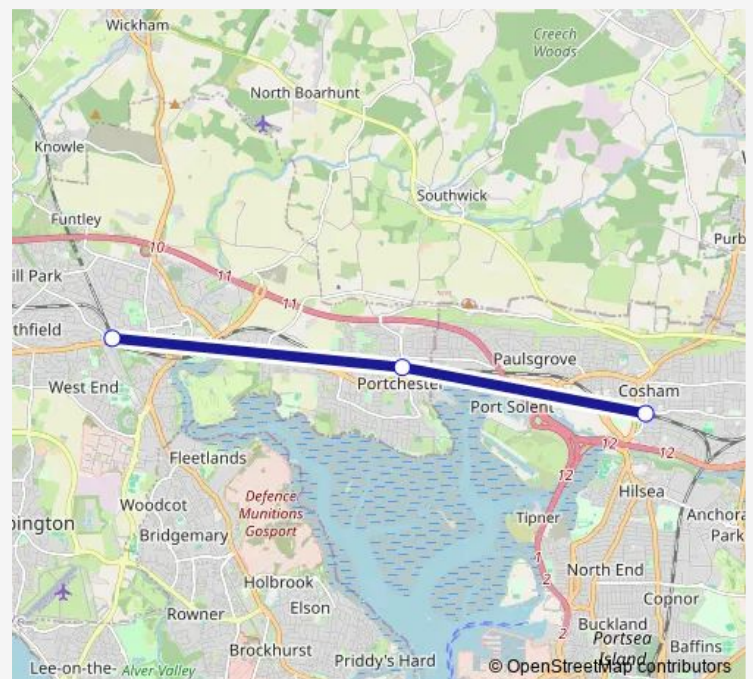

Rail Replacement Bus Service South Western Railway Cosham - Fareham

[Go to website](#)

Direction

Cosham — Fareham

3 stops

[Open route schedule](#)

Cosham

Portchester

Fareham

Route schedule

Cosham — Fareham

Monday —

Tuesday —

Wednesday —

Thursday —

Friday —

Saturday 04:51

Sunday —

Route info

Direction: Cosham

Stops: 3

Trip Duration: 0 hour 21 min

South Western Railway — Cosham - Fareham

South Western Railway Rail Replacement Bus Service time schedules and route maps are available in an offline PDF at busmaps.com. Use the busmaps.com website to see live bus times, train schedule or subway schedule, and step-by-step directions for all public transit in Portsmouth