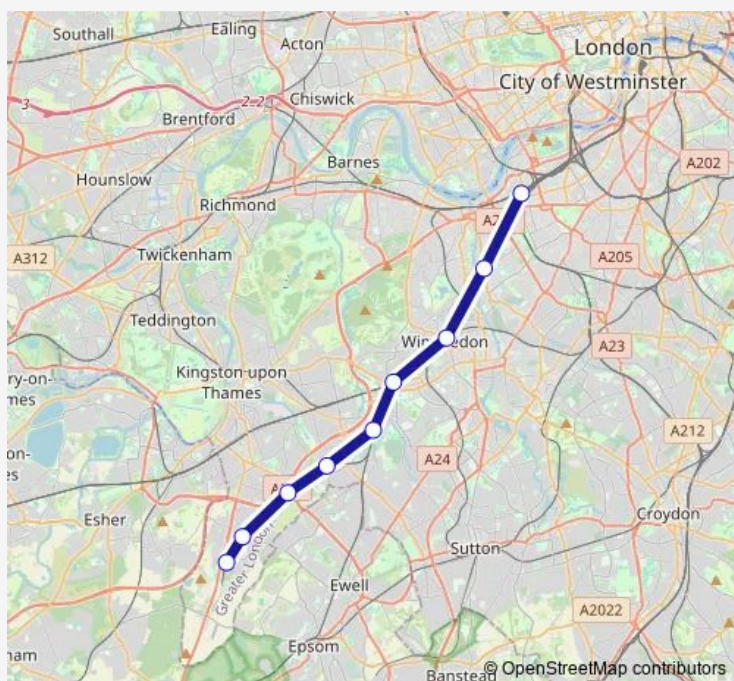

Motspur Park

Raynes Park

Wimbledon

Earlsfield

Clapham Junction

### Route schedule

Chessington South — Clapham Junction

Monday	—
Tuesday	—
Wednesday	—
Thursday	—
Friday	—
Saturday	05:40-23:45
Sunday	07:13-23:43

### Route info

Direction: Chessington South

Stops: 9

Trip Duration: 1 hour 10 min

**Direction**

Clapham Junction — Chessington South

9 stops

[Open route schedule](#)