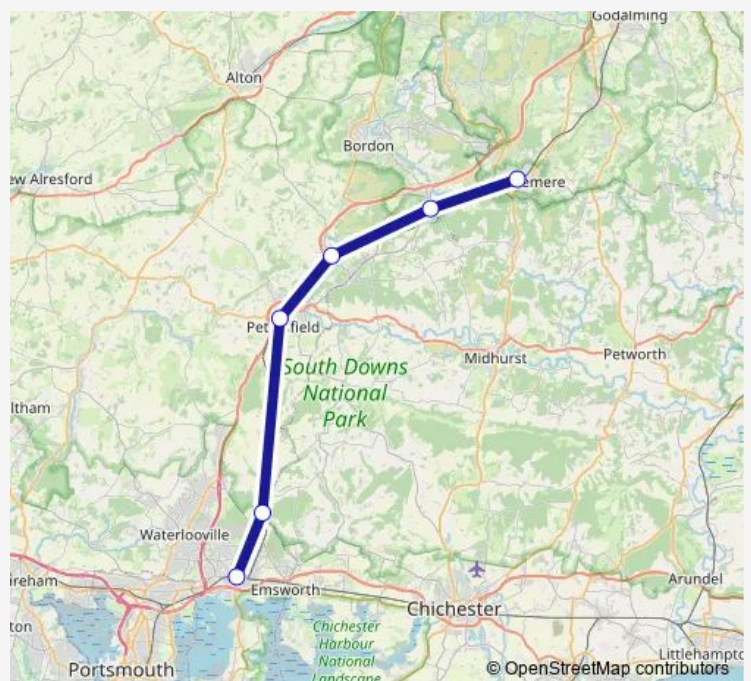

### Route info

Direction: Haslemere

Stops: 6

Trip Duration: 1 hour 15 min

■ South Western Railway — Haslemere - Havant

**Direction**

Havant — Haslemere

3 stops

[Open route schedule](#)

Havant

Petersfield

Haslemere

## Route info

Direction: Havant

Stops: 3

Trip Duration: 1 hour 0 min

**Direction**

Havant — Haslemere

6 stops

[Open route schedule](#)

## Route schedule

Havant — Haslemere

Monday	—
Tuesday	—
Wednesday	—
Thursday	—
Friday	—
Saturday	04:16-23:04
Sunday	06:16-23:20