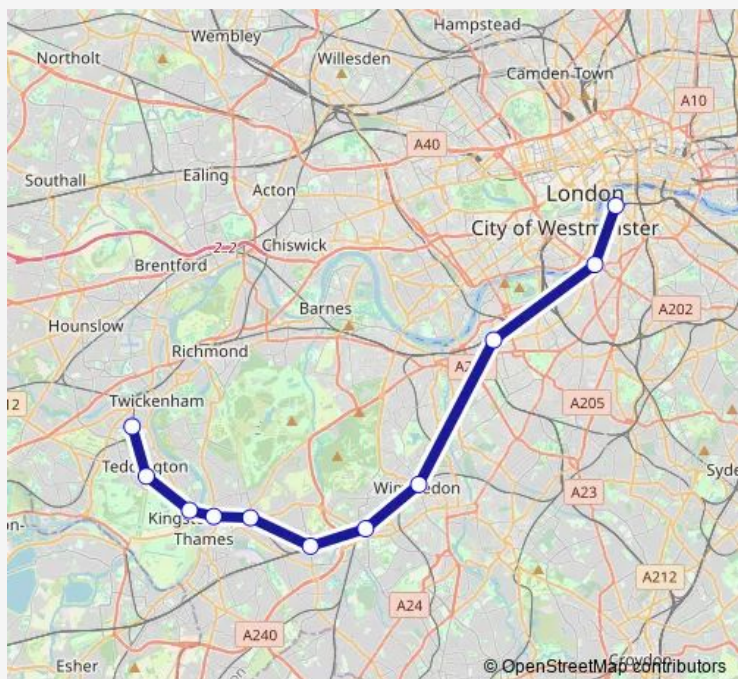

Clapham Junction

Wimbledon

Raynes Park

New Malden

Norbiton

Kingston

Hampton Wick

Teddington

Strawberry Hill

Twickenham

Route schedule

London Waterloo — Twickenham

Monday	—
Tuesday	—
Wednesday	—
Thursday	—
Friday	—
Saturday	25:42 ⁺¹
Sunday	01:42

Route info

Direction: London Waterloo

Stops: 12

Trip Duration: 1 hour 22 min

Direction

London Waterloo — Twickenham

12 stops

[Open route schedule](#)

London Waterloo

Vauxhall

Queenstown Road (Battersea

05:15-05:18

Route info

Direction: London Waterloo

Stops: 12

Trip Duration: 1 hour 23 min

Direction

London Waterloo — Strawberry Hill

11 stops