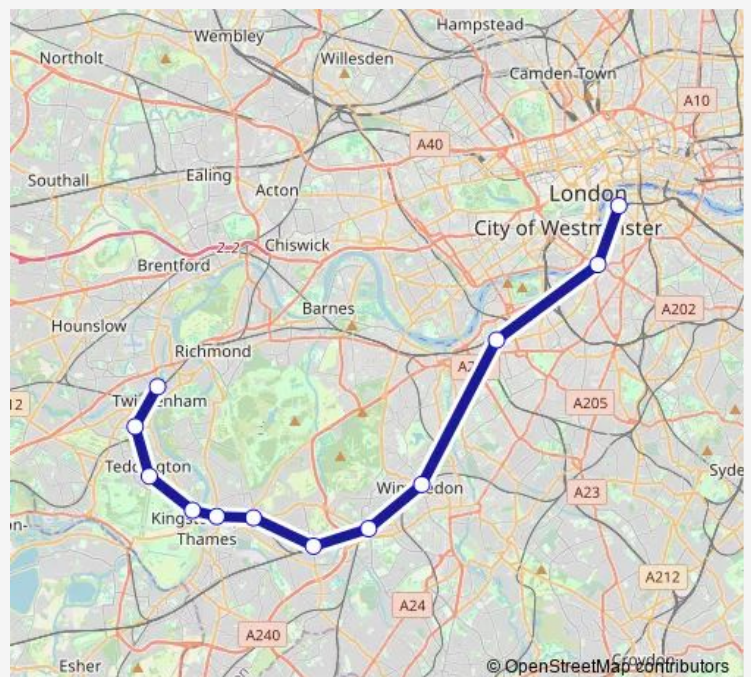

### Route schedule

London Waterloo — Twickenham

Monday

—

Tuesday

—

Wednesday

—

### Route info

Direction: London Waterloo

Stops: 13

Trip Duration: 1 hour 31 min

## Direction

Twickenham — London Waterloo

13 stops

[Open route schedule](#)

Twickenham

Strawberry Hill

Teddington

Hampton Wick

London Waterloo