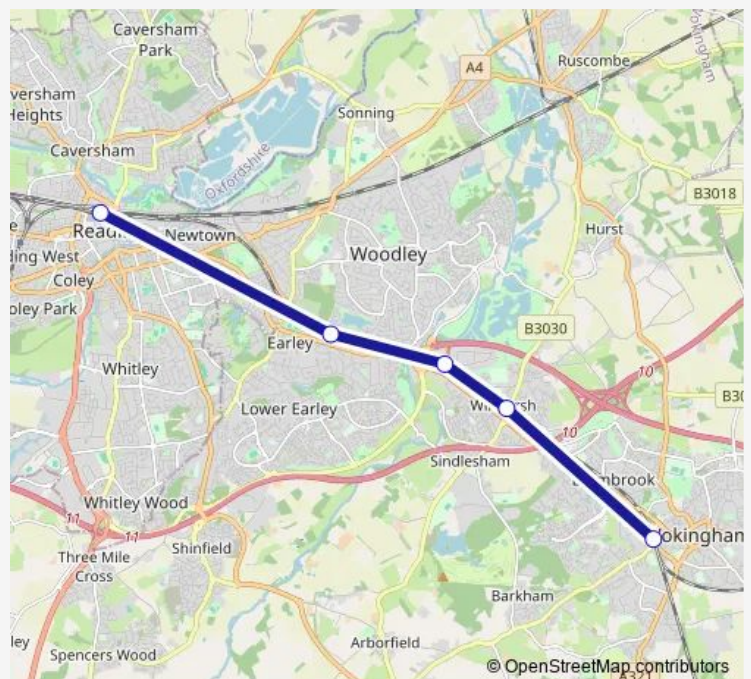

Rail Replacement Bus Service South Western Railway Wokingham - Reading

[Go to website](#)

Direction

Wokingham — Reading

5 stops

[Open route schedule](#)

Wokingham

Winnersh

Winnersh Triangle

Earley

Reading

Route schedule

Wokingham — Reading

Monday	25:32 ⁺¹
Tuesday	01:32
Wednesday	—
Thursday	—
Friday	—
Saturday	—
Sunday	—

Route info

Direction: Wokingham

Stops: 5

Trip Duration: 0 hour 25 min

■ South Western Railway — Wokingham - Reading

South Western Railway Rail Replacement Bus Service time schedules and route maps are available in an offline PDF at busmaps.com. Use the busmaps.com website to see live bus times, train schedule or subway schedule, and step-by-step directions for all public transit in Winnersh