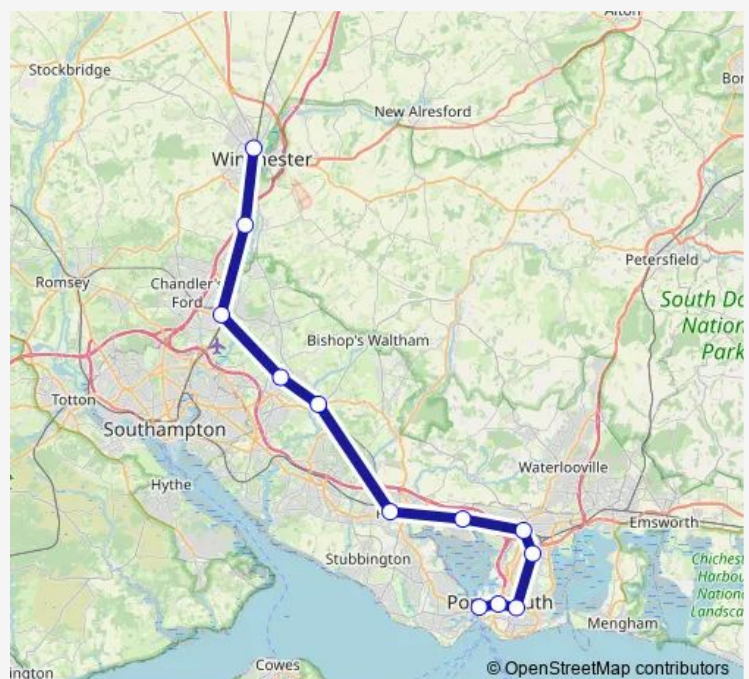

Sunday

06:16

Route info

Direction: Portsmouth Harbour

Stops: 12

Trip Duration: 1 hour 59 min

■ South Western Railway — Portsmouth Harbour - Winchester

Direction

Portsmouth Harbour — Winchester

10 stops

[Open route schedule](#)

Portsmouth Harbour

Portsmouth & Southsea

Havant

Cosham

Portchester

Fareham

Botley

Hedge End

Eastleigh

Winchester

Route schedule

Portsmouth Harbour — Winchester

| | |
|-----------|-------|
| Monday | — |
| Tuesday | — |
| Wednesday | — |
| Thursday | — |
| Friday | — |
| Saturday | 23:16 |
| Sunday | — |