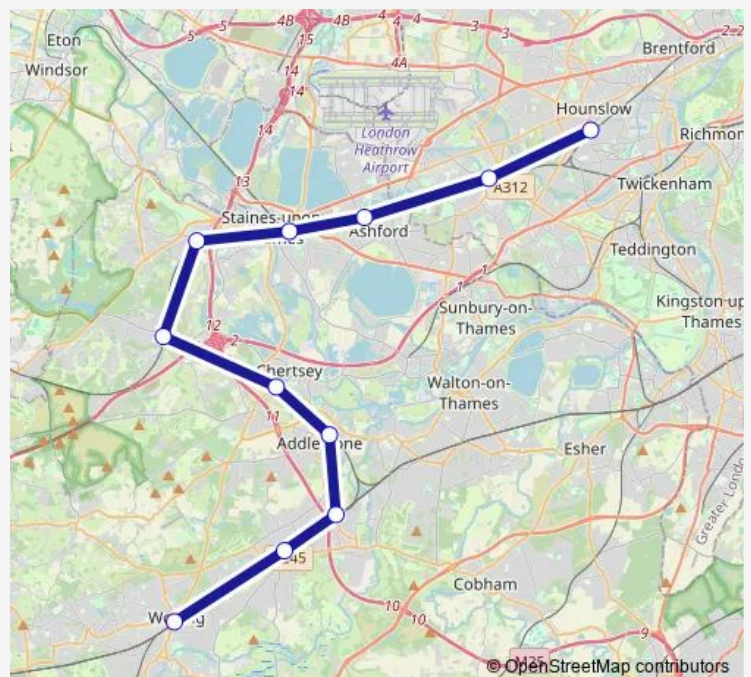

Egham

Virginia Water

Chertsey

Addlestone

Byfleet & New Haw

West Byfleet

Woking

### Route schedule

Hounslow — Woking

Monday

—

Tuesday

—

Wednesday

—

### Route info

Direction: Hounslow

Stops: 11

Trip Duration: 1 hour 36 min

## Direction

Woking — Hounslow

11 stops

[Open route schedule](#)

Woking

West Byfleet

Byfleet & New Haw

Addlestone