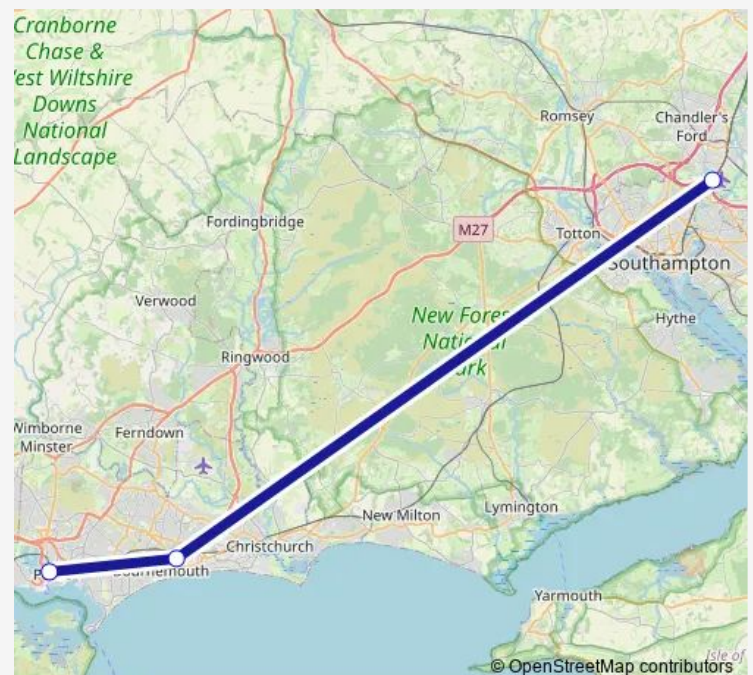

### Direction

Southampton Airport Parkway — Poole

3 stops

[Open route schedule](#)

Southampton Airport Parkway

Bournemouth

Poole

### Route schedule

Southampton Airport Parkway — Poole

Monday	00:42
Tuesday	—
Wednesday	—
Thursday	—
Friday	—
Saturday	—
Sunday	08:33-00:42 <sup>+1</sup>

### Route info

Direction: Southampton Airport Parkway

Stops: 3

Trip Duration: 1 hour 12 min

## Direction

Southampton Airport Parkway — Poole

5 stops

[Open route schedule](#)

Southampton Airport Parkway

Bournemouth

Branksome

Parkstone (Dorset)