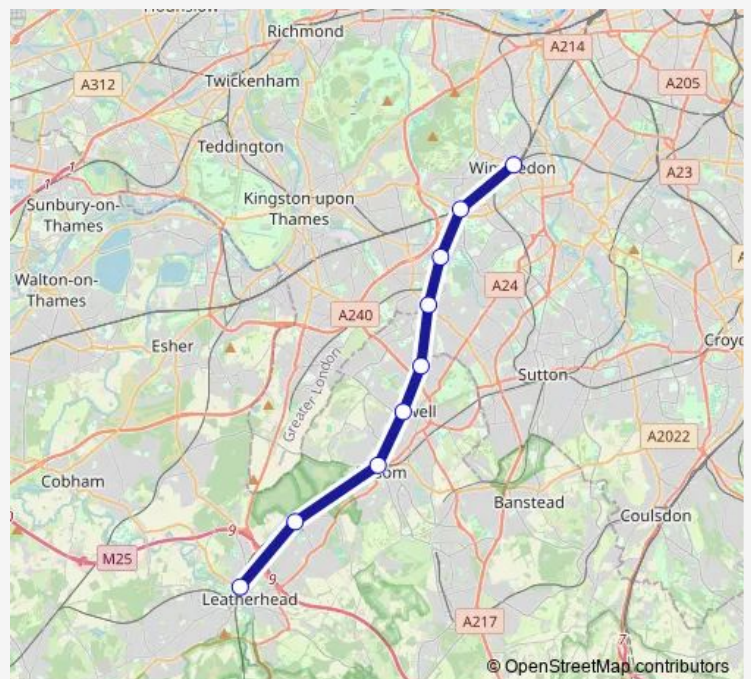

Rail Replacement Bus Service South Western Railway Leatherhead - Wimbledon

[Go to website](#)

Direction

Leatherhead — Wimbledon

9 stops

[Open route schedule](#)

Leatherhead

Ashtead

Epsom

Ewell West

Stoneleigh

Worcester Park

Motspur Park

Raynes Park

Wimbledon

Route schedule

—

Friday

—

Saturday

—

Sunday

07:51-22:53

Route info

Direction: Leatherhead

Stops: 9

Trip Duration: 1 hour 4 min

Direction

Wimbledon — Leatherhead

9 stops

[Open route schedule](#)

Wimbledon