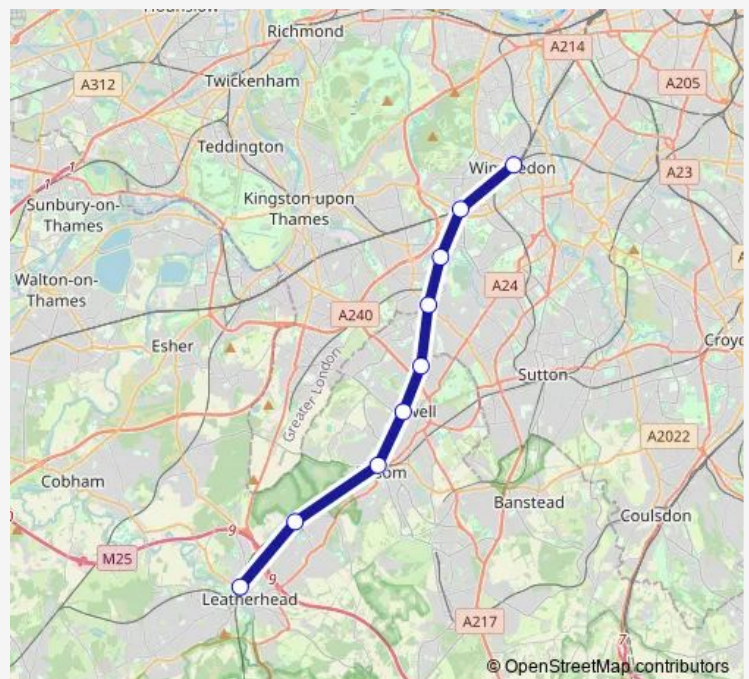

Rail Replacement Bus Service South Western Railway Leatherhead - Wimbledon

[Go to website](#)

Direction

Leatherhead — Wimbledon

9 stops

[Open route schedule](#)

Leatherhead

Ashtead

—

Friday

—

Saturday

—

Sunday

07:51-22:53

Route info

Direction: Leatherhead

Stops: 9

Trip Duration: 1 hour 4 min

© OpenStreetMap contributors

Direction

Wimbledon — Leatherhead

9 stops

[Open route schedule](#)

Leatherhead

Route schedule

Wimbledon — Leatherhead

Monday	—
Tuesday	—
Wednesday	—
Thursday	—
Friday	—
Saturday	—
Sunday	07:01-23:01

Route info

Direction: Wimbledon

Stops: 9

Trip Duration: 1 hour 4 min