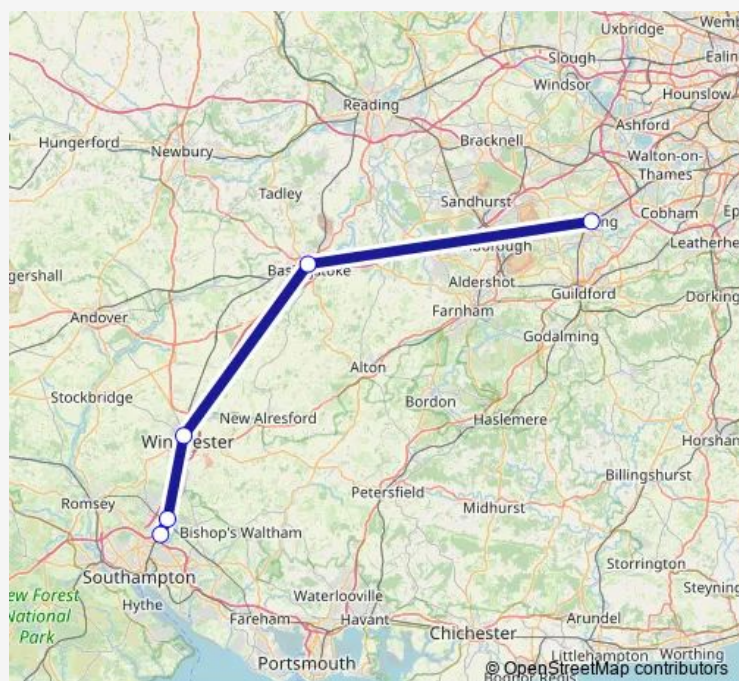

Rail Replacement Bus Service South Western Railway Woking - Southampton Airport Parkway

[Go to website](#)

Direction

Woking — Southampton Airport Parkway

5 stops

[Open route schedule](#)

- Woking
- Basingstoke
- Winchester
- Eastleigh
- Southampton Airport Parkway

Route schedule

Woking — Southampton Airport Parkway

Monday	—
Tuesday	—
Wednesday	—
Thursday	—
Friday	—
Saturday	24:47 ⁺¹
Sunday	00:47

Route info

Direction: Woking

Stops: 5

Trip Duration: 1 hour 44 min

■ South Western Railway — Woking - Southampton Airport Parkway

South Western Railway Rail Replacement Bus Service time schedules and route maps are available in an offline PDF at busmaps.com. Use the busmaps.com website to see live bus times, train schedule or subway schedule, and step-by-step directions for all public transit in Winchester