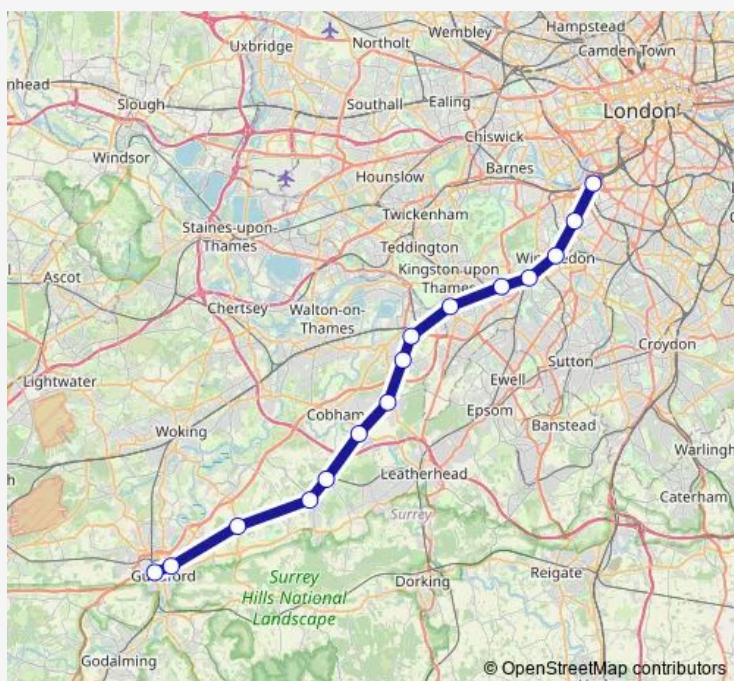

Thursday —

Friday —

Saturday 05:02

Sunday —

Route info

Direction: Guildford

Stops: 13

Trip Duration: 2 hour 14 min

Effingham Junction

Cobham & Stoke d'Abernon

Oxshott

Claygate

Hinchley Wood

Surbiton

Berrylands

New Malden

Direction: Guildford

Stops: 16

Trip Duration: 2 hour 19 min

Direction

Clapham Junction — Guildford

15 stops

[Open route schedule](#)

Clapham Junction