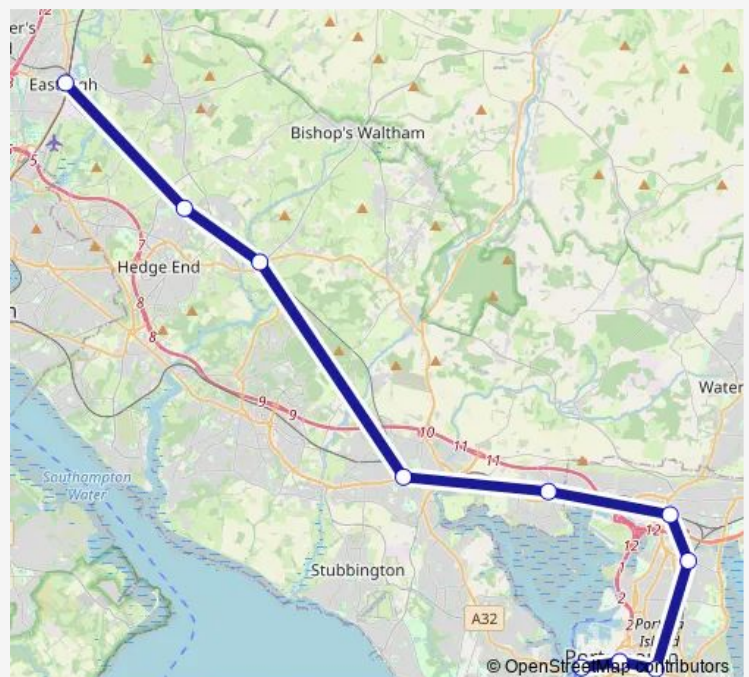

Rail Replacement Bus Service South Western Railway Eastleigh - Portsmouth Harbour

[Go to website](#)

Direction

Eastleigh — Portsmouth Harbour

10 stops

[Open route schedule](#)

Eastleigh

Hedge End

Route schedule

Eastleigh — Portsmouth Harbour

Monday 05:16

Tuesday 05:16

Wednesday —

Thursday —

Friday —

Saturday 05:42

Sunday 07:07

Route info

Direction: Eastleigh

Stops: 10

Trip Duration: 1 hour 33 min

■ South Western Railway — Eastleigh - Portsmouth Harbour

Direction

Portsmouth Harbour — Eastleigh

10 stops

[Open route schedule](#)

Portsmouth Harbour

Portsmouth & Southsea

Fratton

Hilsea

Cosham

Portchester