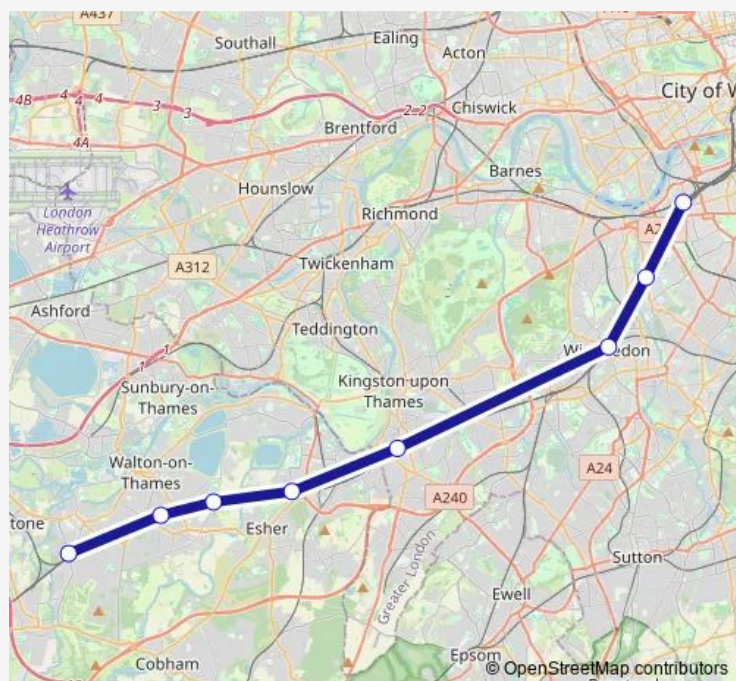

Saturday

—

Sunday

06:33-23:33

Route info

Direction: Clapham Junction

Stops: 6

Trip Duration: 1 hour 23 min

■ South Western Railway — Weybridge - Clapham Junction

Direction

Clapham Junction — Weybridge

4 stops

[Open route schedule](#)

Clapham Junction

Surbiton

Walton-on-Thames

Esher

Hersham

Walton-on-Thames

Weybridge

Route schedule

Clapham Junction — Weybridge

Monday	—
Tuesday	—
Wednesday	—
Thursday	—
Friday	—
Saturday	05:33-22:33
Sunday	—

Route info

Direction: Clapham Junction

Stops: 8

Trip Duration: 1 hour 22 min

Direction

Weybridge — Clapham Junction

8 stops

[Open route schedule](#)

Weybridge