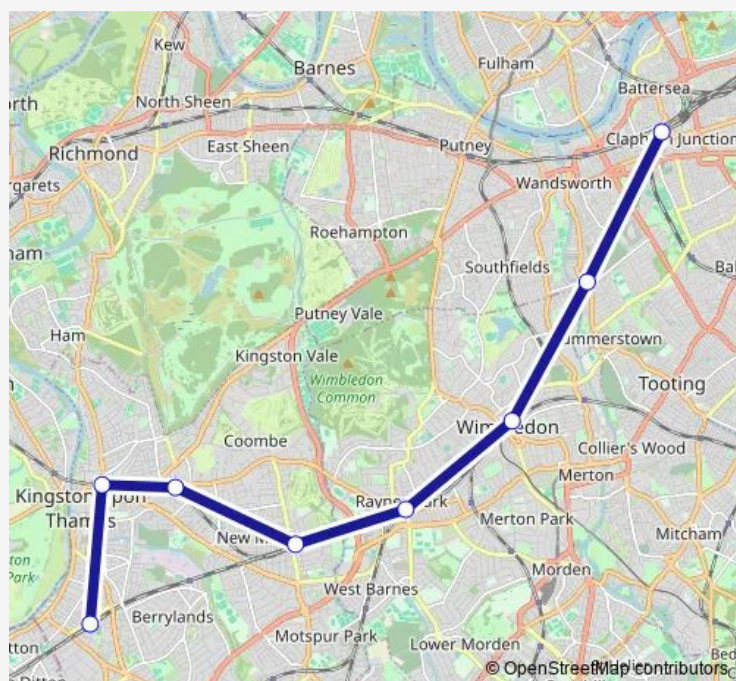

Wednesday —

Thursday —

Friday —

Saturday —

Sunday 06:58-00:23⁺¹

Route info

Direction: Clapham Junction

Stops: 6

Trip Duration: 0 hour 56 min

■ South Western Railway — Surbiton - Clapham Junction

Direction

Surbiton — Clapham Junction

8 stops

[Open route schedule](#)

Surbiton

Kingston

Monday —

Tuesday —

Wednesday —

Thursday —

Friday —

Saturday 04:59-23:47

Sunday 05:58-23:36

Route info

Clapham Junction — Surbiton

Monday	—
Tuesday	—
Wednesday	—
Thursday	—
Friday	—
Saturday	04:45-00:45 ⁺¹
Sunday	00:15-23:48

Route info

Direction: Clapham Junction

Stops: 8

Trip Duration: 1 hour 7 min

Direction