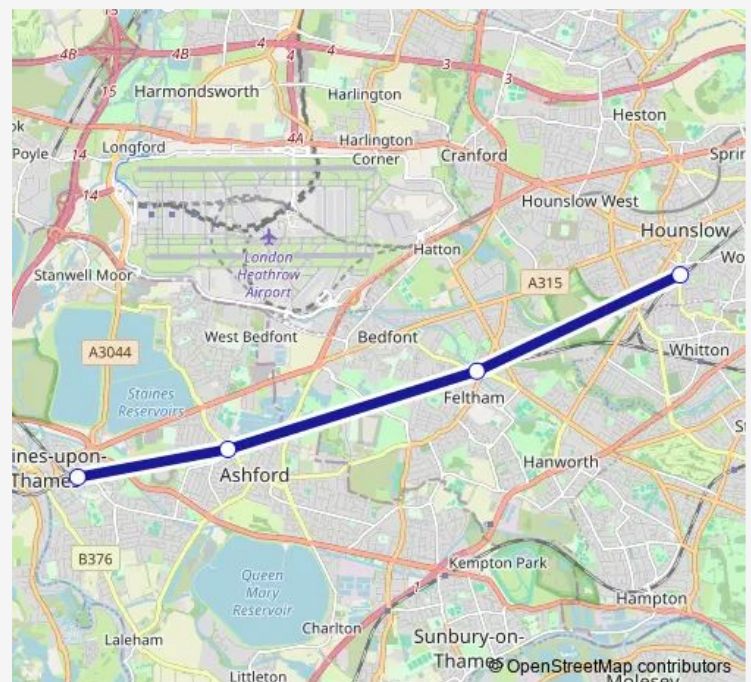

### Direction

Hounslow — Staines

4 stops

[Open route schedule](#)

Hounslow

Feltham

Ashford (Surrey)

Staines

### Route schedule

Hounslow — Staines

Monday	00:29
Tuesday	—
Wednesday	—
Thursday	—
Friday	—
Saturday	25:12 <sup>+1</sup>
Sunday	01:12-00:29 <sup>+1</sup>

### Route info

Direction: Hounslow

Stops: 4

Trip Duration: 0 hour 31 min

South Western Railway — Staines - Hounslow

**Direction**

Staines — Hounslow

4 stops

**Route info**

Direction: Staines

Stops: 4

Trip Duration: 0 hour 36 min

South Western Railway Rail Replacement Bus Service time schedules and route maps are available in an offline PDF at [busmaps.com](#). Use the [busmaps.com](#) website to see live bus times, train schedule or subway schedule, and step-by-step directions for all public transit in Hounslow