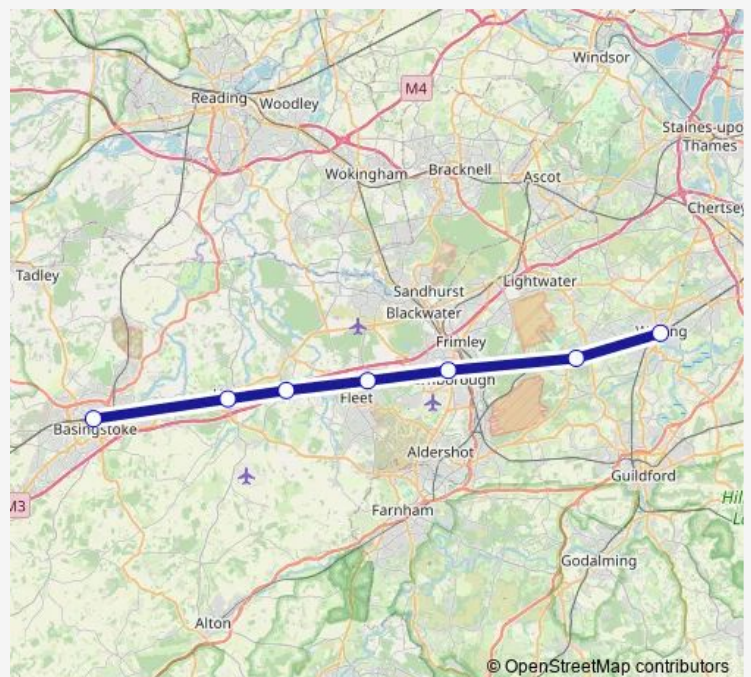

Rail Replacement Bus Service South Western Railway Woking - Basingstoke

[Go to website](#)

Direction

Woking — Basingstoke

5 stops

[Open route schedule](#)

Woking

Guildford

Farnborough (Main)

Fleet

Basingstoke

Route schedule

Woking — Basingstoke

Monday	00:17
Tuesday	—
Wednesday	—
Thursday	—
Friday	—
Saturday	—
Sunday	24:17 ⁺¹

Route info

Direction: Woking

Stops: 5

Trip Duration: 1 hour 37 min

■ South Western Railway — Basingstoke - Woking

Direction

Woking — Basingstoke

7 stops

[Open route schedule](#)

Woking

Brookwood

Farnborough (Main)

Fleet

Winchfield

Hook

Basingstoke

Route schedule

Woking — Basingstoke