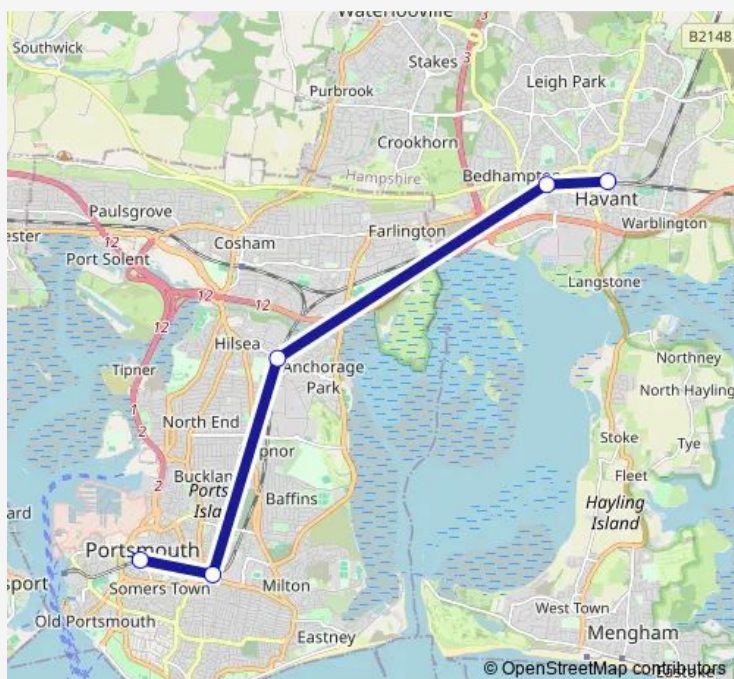

### Direction

Portsmouth & Southsea — Havant

5 stops

[Open route schedule](#)

Portsmouth & Southsea

Fratton

Hilsea

Bedhampton

### Route schedule

Portsmouth & Southsea — Havant

Monday	—
Tuesday	—
Wednesday	—
Thursday	—
Friday	—
Saturday	22:40-23:19
Sunday	—

### Route info

Direction: Portsmouth & Southsea

Stops: 5

Trip Duration: 0 hour 36 min

**Direction**

Havant — Portsmouth &amp; Southsea

5 stops

[Open route schedule](#)

## Route schedule

Havant — Portsmouth &amp; Southsea

Monday	—
Tuesday	—
Wednesday	—
Thursday	—
Friday	—
Saturday	24:33-01:30 <sup>+1</sup>
Sunday	00:33-01:30