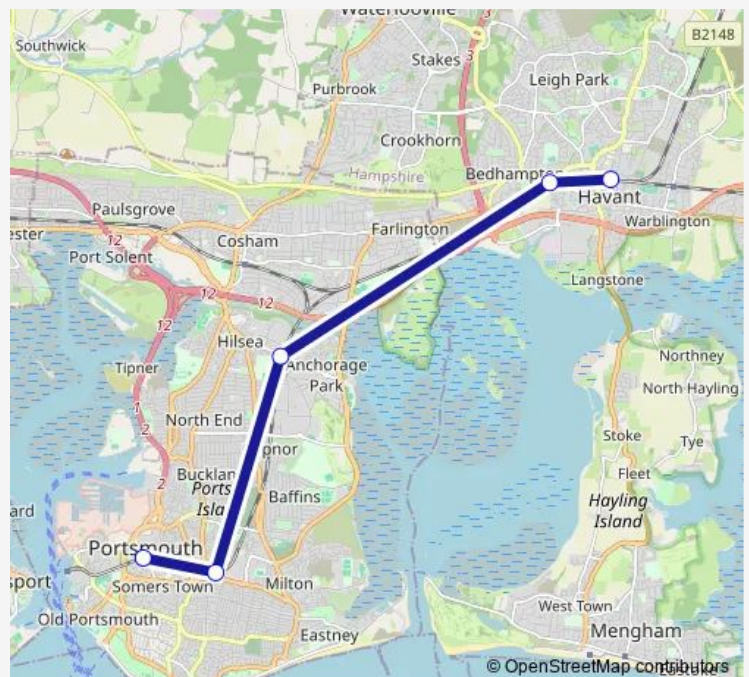

Rail Replacement Bus Service South Western Railway Havant - Portsmouth & Southsea

[Go to website](#)

Direction

Havant — Portsmouth & Southsea

5 stops

[Open route schedule](#)

- Havant
- Bedhampton
- Hilsea
- Fratton
- Portsmouth & Southsea

Route schedule

Havant — Portsmouth & Southsea

Monday	24:43 ⁺¹
Tuesday	00:43-00:43 ⁺¹
Wednesday	00:43-00:43 ⁺¹
Thursday	00:43-00:43 ⁺¹
Friday	00:43
Saturday	25:29 ⁺¹
Sunday	01:29

Route info

Direction: Havant

Stops: 5

Trip Duration: 0 hour 31 min

South Western Railway Rail Replacement Bus Service time schedules and route maps are available in an offline PDF at busmaps.com. Use the busmaps.com website to see live bus times, train schedule or subway schedule, and step-by-step directions for all public transit in Portsmouth