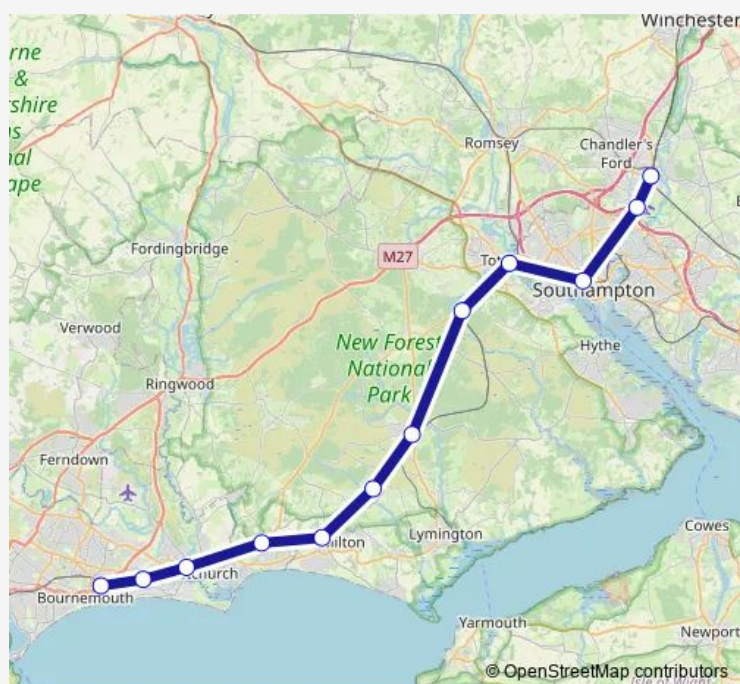

**Rail Replacement Bus Service South Western Railway  
Bournemouth - Eastleigh**

[Go to website](#)

**Direction**

Eastleigh — Bournemouth

10 stops

[Open route schedule](#)

- Eastleigh
- Southampton Airport Parkway
- St Denys
- Southampton Central
- Totton
- Brookenhurst
- New Milton
- Christchurch
- Pokesdown
- Bournemouth

Route schedule

Eastleigh — Bournemouth

Monday	00:41
Tuesday	—
Wednesday	—
Thursday	—
Friday	—
Saturday	—
Sunday	24:41 <sup>+1</sup>

Route info

Direction: Eastleigh

Stops: 10

Trip Duration: 2 hour 0 min

■ South Western Railway — Eastleigh - Bournemouth

**Direction**

Eastleigh — Bournemouth

12 stops

[Open route schedule](#)

Eastleigh

Southampton Airport Parkway

Southampton Central

Totton