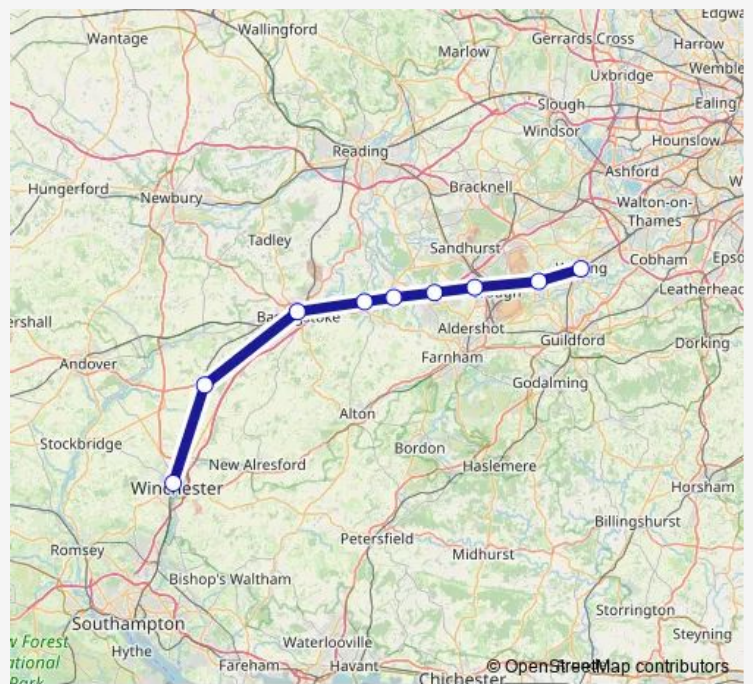

Saturday

—

Sunday

07:38-22:38

Route info

Direction: Woking

Stops: 6

Trip Duration: 2 hour 20 min

■ South Western Railway — Winchester - Woking

Direction

Winchester — Woking

6 stops

[Open route schedule](#)

Winchester

Micheldever

Basingstoke

—

Sunday

07:29-23:05

Route info

Direction: Winchester

Stops: 6

Trip Duration: 2 hour 20 min

Direction

Route info

Direction: Woking

Stops: 5

Trip Duration: 1 hour 50 min

Direction

Woking — Winchester

3 stops

[Open route schedule](#)