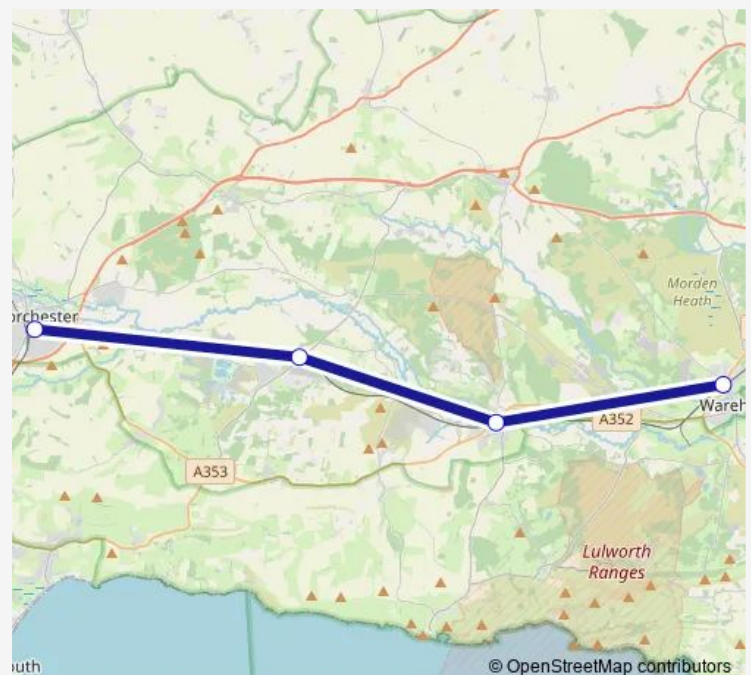

Moreton (Dorset)

Dorchester South

Route schedule

Wareham — Dorchester South

Monday —

Tuesday —

Wednesday —

Thursday —

Friday —

Saturday —

Sunday

09:13-23:13

Route info

Direction: Wareham

Stops: 4

Trip Duration: 0 hour 58 min

Direction

Dorchester South — Wareham

4 stops

[Open route schedule](#)

Dorchester South

Moreton (Dorset)

Wool

Wareham

Route schedule

Dorchester South — Wareham

Monday	—
Tuesday	—
Wednesday	—
Thursday	—
Friday	—
Saturday	—
Sunday	08:06-22:06

Route info

Direction: Dorchester South

Stops: 4

Trip Duration: 0 hour 58 min

South Western Railway Rail Replacement Bus Service time schedules and route maps are available in an offline PDF at [busmaps.com](#). Use the [busmaps.com](#) website to see live bus times, train schedule or subway schedule, and step-by-step directions for all public transit in Dorchester