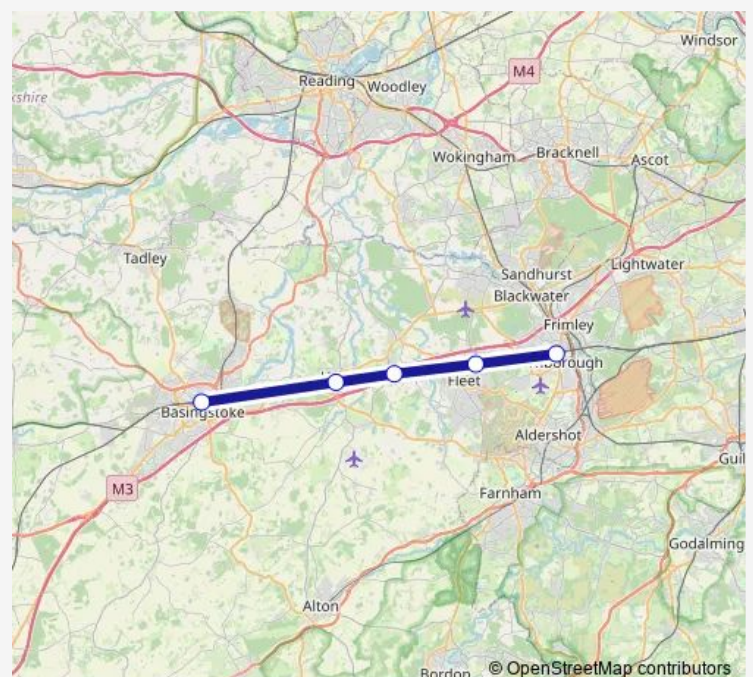

Rail Replacement Bus Service South Western Railway Basingstoke - Farnborough (Main)

[Go to website](#)

Direction

Basingstoke — Farnborough (Main)

5 stops

[Open route schedule](#)

Basingstoke

Hook

Winchfield

Fleet

Farnborough (Main)

Route schedule

Basingstoke — Farnborough (Main)

Monday	—
Tuesday	—
Wednesday	—
Thursday	—
Friday	—
Saturday	—
Sunday	06:39

Route info

Direction: Basingstoke

Stops: 5

Trip Duration: 0 hour 52 min

South Western Railway Rail Replacement Bus Service time schedules and route maps are available in an offline PDF at busmaps.com. Use the busmaps.com website to see live bus times, train schedule or subway schedule, and step-by-step directions for all public transit in Farnborough