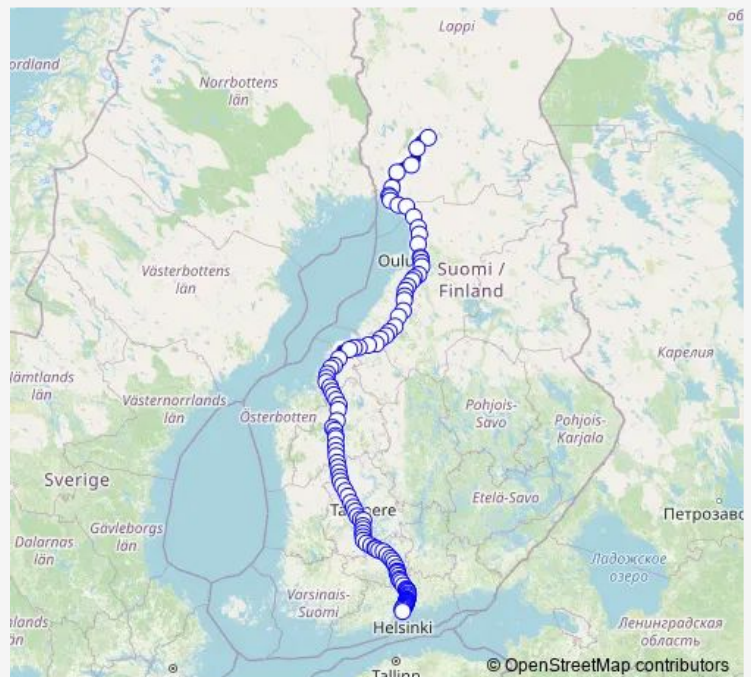

Long Distance Trains IC 34 Rovaniemi - Helsinki

[Go to website](#)

Direction

Rovaniemi — Helsinki

118 stops

[Open route schedule](#)

Rovaniemi

Muurola

Koivu

Tervola

Törmä

Laurila

Kemi Lautiosaari

Kemi

Maksniemi

Simo

Myllykangas

Lähessuo

Ii

Haukipudas

Oulu Tuira

Oulu

Oulunlahti

Kempele

Liminka

Tikkaperä

Hirvineva

Route schedule

Rovaniemi — Helsinki

Monday 13:02

Tuesday 13:02

Wednesday 13:02

Thursday 13:02

Friday 13:02

Saturday 13:02

Sunday 13:02

Route info

Direction: Rovaniemi

Stops: 118

Trip Duration: 8 hour 33 min

■ IC 34 — Rovaniemi - Helsinki