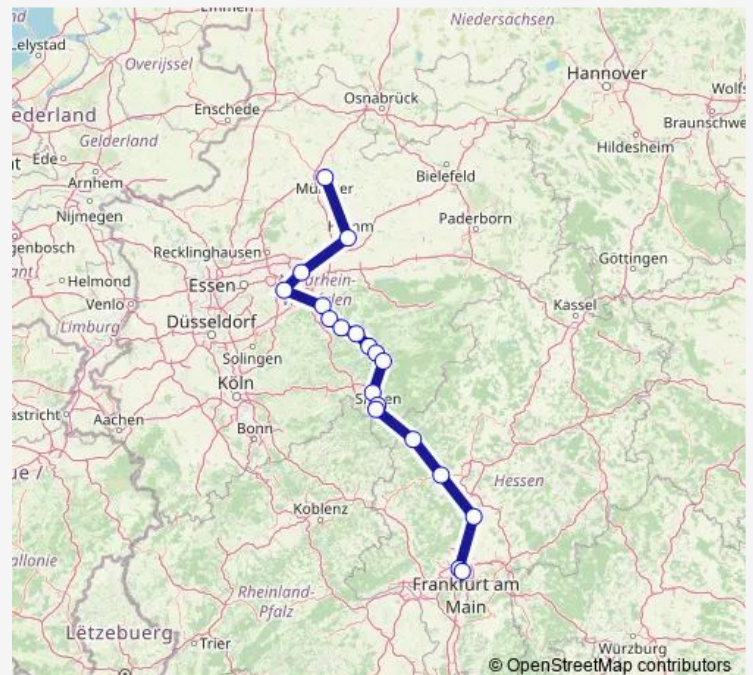

Tuesday 05:02

Wednesday 05:02

Thursday 05:02

Friday 05:02

Saturday —

Sunday —

Route info

Direction: Dortmund Hbf

Stops: 17

Trip Duration: 3 hour 33 min

Direction

Frankfurt(Main)Hbf — Münster(Westf)Hbf

19 stops

[Open route schedule](#)

Frankfurt(Main)Hbf

Frankfurt(Main)West

Bad Nauheim

Wetzlar

Dillenburg

Siegen Hbf

Siegen-Weidenau

Kreuztal

Lennestadt-Altenhudem

Lennestadt-Grevenbrück

Finnentrop

Plettenberg

Werdohl

Altena(Westf)

Letmathe

Witten Hbf

Dortmund Hbf

Hamm(Westf)Hbf