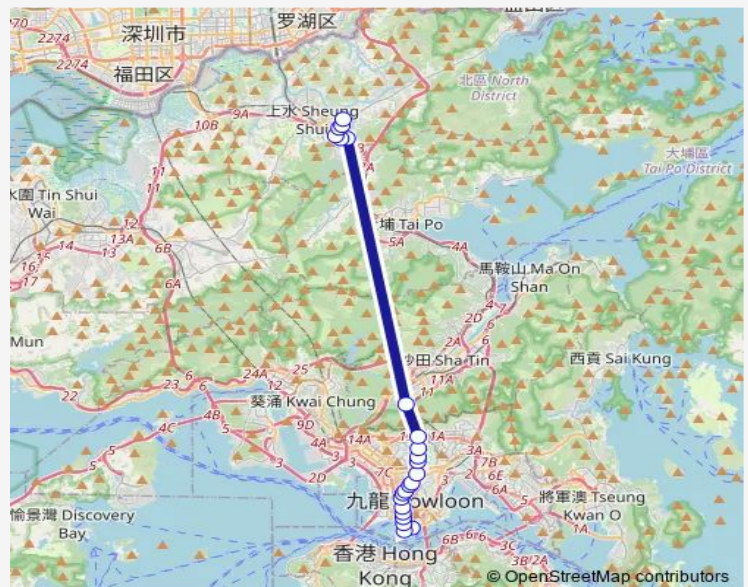

[Ctb] Metropark Hotel Kowloon, Waterloo Road ↔ [Kmb+Ctb] Metropark Hotel Kowloon /
 [Kmb] Metropark Hotel Kowloon

[Kmb+Ctb] ST. George Apartments /
 [Kmb] ST. George'S Apartments, Waterloo Road

Route schedule

Route info

Direction: [Ctb] Tsim SHA Tsui (Mody Road) ↔ [Kmb+Ctb] Tsim SHA Tsui East (Mody Road) /
 [Kmb] Tsim SHA Tsui East (Mody Road)

Stops: 23

Trip Duration: 1 hour 22 min

[Kmb+Ctb] Kowloon Tong Club/
Kowloon Tong Club,
Waterloo Road|[Kmb] Kowloon Tong Club

Direction: [Kmb] Luen WO HUI BUS Terminus[[Lwb] Luen WO HUI BUS Terminus

Stops: 22

Trip Duration: 1 hour 22 min

[Ctb] YAU MA TEI Fire Station, Waterloo Road|[Kmb] YAU MA TEI Fire Station

[Kmb] Gascoigne Road