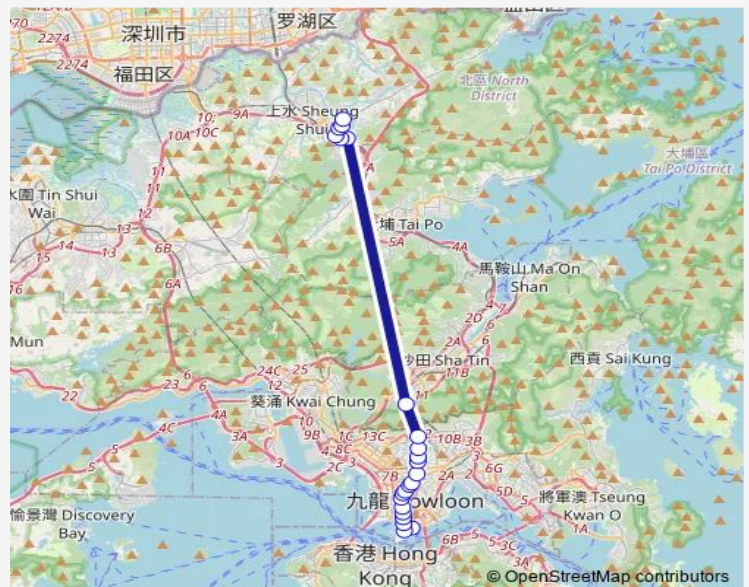

[Ctb] Peninsula Hotel, Nathan Road[[Kmb] Tsim SHA Tsui BBI - Peninsula Hotel

[Ctb] Kowloon Mosque, Nathan Road[[Kmb] Kowloon Mosque[[Nlb] Kowloon Park

[Ctb] Park Lane, Nathan Road[[Kmb] Park Lane

[Kmb] Austin Road

[Ctb] Ning PO Street, Nathan Road[[Kmb] Ning PO Street YAU MA Tei

[Ctb] MAN Ming Lane, Nathan Road[[Kmb] MAN Ming Lane YAU MA Tei

[Ctb] Ymca, Waterloo Road[[Kmb] Ymca

[Ctb] Kwong WAH Hospital, Waterloo Road[[Kmb] Kwong WAH Hospital

[Ctb] Victory Avenue, Waterloo Road[[Kmb] Victory Avenue

[Ctb] Metropark Hotel Kowloon, Waterloo Road[[Kmb+Ctb] Metropark Hotel Kowloon/
Metropark Hotel Kowloon, Waterloo Road[[Kmb] Metropark Hotel Kowloon

[Kmb+Ctb] ST. George Apartments/
St. George'S Apartments, Waterloo Road[[Kmb] ST. George Apartments

Route schedule

[Ctb] Tsim SHA Tsui (Mody Road)[[Kmb+Ctb] Tsim SHA Tsui East (Mody Road)/
Tsim SHA Tsui (Mody Road)[[Kmb] Tsim SHA Tsui East (Mody Road) — [Kmb] Luen WO HUI BUS Terminus[[Lwb] Luen WO HUI BUS Terminus

Monday	18:00
Tuesday	18:00
Wednesday	18:00
Thursday	18:00
Friday	18:00
Saturday	—
Sunday	—

Route info

Direction: [Ctb] Tsim SHA Tsui (Mody Road)[[Kmb+Ctb] Tsim SHA Tsui East (Mody Road)/
Tsim SHA Tsui (Mody Road)[[Kmb] Tsim SHA Tsui East (Mody Road)

Stops: 23

Trip Duration: 1 hour 28 min